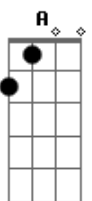

© ukulele-chords.com