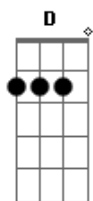

Alice Cooper - Poison

Tom: **D**

part 2 part 1

part 3

THE SONG STARTS WITH PART 1.2.3 THEN COUNTINUES TO PART 1 TWICE THEN

TO PART 4.

part 4

D **D**

Start of words:
your cruel device
your blood like ice
one look could kill

-----3-----3-----6-----6-----1-----1-----
-7-7-7-7-7-7-7-
--3-----4--3--4-----7-6-7----1-----2-1-2--
-7-7-7-7-7-7-7-
5-----5-----8-----8-----3-----3-----
-7-7-7-7-7-7-7-
-----6-----
-5-5-5-5-5-5-5-

PRE-chorus:

2

-

I WANNA LOVE YOU BUT I BETTER NOT TOUCH
I WANNA HOLD YOU BUT MY SENSES TELL ME TO STOP
I WANNA KISS YOU BUT I WANT IT TOO MUCH

CHORUS:

4

-
4 **Dm** x4 **Bb** strike the chord one time then the solo begins.
YOU'RE POSION
YOU'RE POISON RUNNING THROUGH MY VEINS
YOU'RE POSION
I DON'T WANNA BREAK THESE CHAINS!

SOLO:

INDEX FOR NOTATIONS:

- > < = SLIDE WITHOUT FRETTING THE NOTE
- 3b = BEND THE NOTE DOWN A HALF STEP
- 11br = FRET THE NOTE. BEND IT A HALF STEP. THEN RELEASE IT.
- 20b = BEND THE NOTE A WHOLE STEP.

Acordes