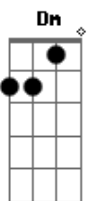

© ukulele-chords.com