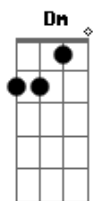

© ukulele-chords.com