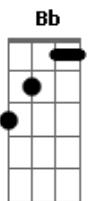

© ukulele-chords.com