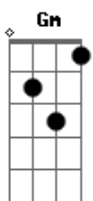

Alice Cooper - Love's A Loaded Gun

tom:

Intro: Gm F C C C
Gm F C C C

Gm F C C C
Somebody saw you at the station
Gm F C C C
You had your suitcase in your hand
Gm F C
You didn't give no information
Eb F Gm
You walked off with another man

Gm F C C
I'm always standing in the shadows, baby
Gm F C C C
I watched you give yourself away
Gm F C C C
You take them home into your bedroom
Eb F Gm
You had another busy day

Eb F
I tried to look the other way and fake it
Eb
You push me to the limits
F
I can't take it

Gm F C C C
Someday they'll put me in a squad card
Gm F C C C
Someday they'll throw away the key
Gm F C C C
But 'til that day I'll be a mad dog
Eb F Gm
Cuz that's what you taught me to be

Eb F
You looked into the eyes of men above you

Acordes

© ukulele-chords.com

© ukulele-chords.com

© ukulele-chords.com

© ukulele-chords.com

© ukulele-chords.com

Eb F
I was the one who really tried to love you

Gm C
One down, one to go
Eb F
Just another bullet in the chamber
Gm C Eb F C Gm
Sometimes love's a loaded gun
Gm C
Red lights, stop and go
Eb F
Whatcha gonna do when you play with danger
Gm F Eb
Sometimes love's a loaded gun
F Gm
And it shoots to kill