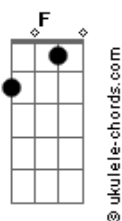

Alice Cooper - Love's A Loaded Gun

tom:

Intro: Gm F C C C
Gm F C C C

Gm F C C C
Somebody saw you at the station
Gm F C C C
You had your suitcase in your hand
Gm F C
You didn't give no information
Eb F Gm
You walked off with another man

Gm F C C
I'm always standing in the shadows, baby
Gm F C C C
I watched you give yourself away
Gm F C C C
You take them home into your bedroom
Eb F Gm
You had another busy day

Eb F
I tried to look the other way and fake it
Eb
You push me to the limits
F
I can't take it

Gm C
One down, one to go
Eb F
Just another bullet in the chamber
Gm C Eb F C Gm
Sometimes love's a loaded gun
Gm C
Red lights, stop and go
Eb F
Whatcha gonna do when you play with danger
Gm F Eb
Sometimes love's a loaded gun
F Gm
And it shoots to kill

Gm F C C C
Someday they'll put me in a squad card
Gm F C C C
Someday they'll throw away the key
Gm F C C C
But 'til that day I'll be a mad dog
Eb F Gm
Cuz that's what you taught me to be

Eb F
You looked into the eyes of men above you

Acordes

Eb F
I was the one who really tried to love you

Gm C
One down, one to go
Eb F
Just another bullet in the chamber
Gm C Eb F C Gm
Sometimes love's a loaded gun
Gm C
Red lights, stop and go
Eb F
Whatcha gonna do when you play with danger
Gm F Eb
Sometimes love's a loaded gun
F Gm
And it shoots to kill

Pull the trigger

[Solo]

Eb F
I tried to look the other way and fake it
Eb
You push me to the limits
F
I can't take it

Gm C
One down, one to go
Eb F
Just another bullet in the chamber
Gm C Eb F C Gm
Sometimes love's a loaded gun
Gm C
Red lights, stop and go
Eb Bb
Whatcha gonna do when you play with danger
Gm F Eb
Sometimes love's a loaded gun

Gm C
One down, one to go
Eb F
Just another bullet in the chamber
Gm C Eb F C Gm
Sometimes love's a loaded gun
Gm C
Red lights, stop and go
Eb Bb
Whatcha gonna do when you play with danger
Gm F Eb
Sometimes love's a loaded gun
Gm F C C Gm
Somebody saw you at the station