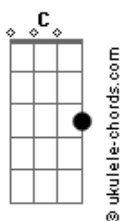

Alice Cooper - Love's A Loaded Gun

tom:

Intro: Gm F C C C
Gm F C C C

Gm F C C C
Somebody saw you at the station
Gm F C C C
You had your suitcase in your hand
Gm F C
You didn't give no information
Eb F Gm
You walked off with another man

Gm F C C
I'm always standing in the shadows, baby
Gm F C C C
I watched you give yourself away
Gm F C C C
You take them home into your bedroom
Eb F Gm
You had another busy day

Eb F
I tried to look the other way and fake it
Eb
You push me to the limits
F
I can't take it

Gm C
One down, one to go
Eb F
Just another bullet in the chamber
Gm C Eb F C Gm
Sometimes love's a loaded gun
Gm C
Red lights, stop and go
Eb F
Whatcha gonna do when you play with danger
Gm F Eb
Sometimes love's a loaded gun
F Gm
And it shoots to kill

Gm F C C C
Someday they'll put me in a squad card
Gm F C C C
Someday they'll throw away the key
Gm F C C C
But 'til that day I'll be a mad dog
Eb F Gm
Cuz that's what you taught me to be

Eb F
You looked into the eyes of men above you

Acordes

Eb F
I was the one who really tried to love you

Gm C
One down, one to go
Eb F
Just another bullet in the chamber
Gm C Eb F C Gm
Sometimes love's a loaded gun
Gm C
Red lights, stop and go
Eb F
Whatcha gonna do when you play with danger
Gm F Eb
Sometimes love's a loaded gun
F Gm
And it shoots to kill

Pull the trigger

[Solo]

Eb F
I tried to look the other way and fake it
Eb
You push me to the limits
F
I can't take it

Gm C
One down, one to go
Eb F
Just another bullet in the chamber
Gm C Eb F C Gm
Sometimes love's a loaded gun
Gm C
Red lights, stop and go
Eb Bb
Whatcha gonna do when you play with danger
Gm F Eb
Sometimes love's a loaded gun

Gm C
One down, one to go
Eb F
Just another bullet in the chamber
Gm C Eb F C Gm
Sometimes love's a loaded gun
Gm C
Red lights, stop and go
Eb Bb
Whatcha gonna do when you play with danger
Gm F Eb
Sometimes love's a loaded gun
Gm F C C Gm
Somebody saw you at the station