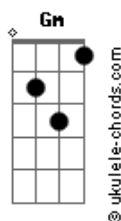

Alice Cooper - Love's A Loaded Gun

tom:

Intro: Gm F C C C
Gm F C C C

Gm F C C C
Somebody saw you at the station
Gm F C C C
You had your suitcase in your hand
Gm F C
You didn't give no information
Eb F Gm
You walked off with another man

Gm F C C
I'm always standing in the shadows, baby
Gm F C C C
I watched you give yourself away
Gm F C C C
You take them home into your bedroom
Eb F Gm
You had another busy day

Eb F
I tried to look the other way and fake it
Eb
You push me to the limits
F
I can't take it

Gm C
One down, one to go
Eb F
Just another bullet in the chamber
Gm C Eb F C Gm
Sometimes love's a loaded gun
Gm C
Red lights, stop and go
Eb F
Whatcha gonna do when you play with danger
Gm F Eb
Sometimes love's a loaded gun
F Gm
And it shoots to kill

Gm F C C C
Someday they'll put me in a squad card
Gm F C C C
Someday they'll throw away the key
Gm F C C C
But 'til that day I'll be a mad dog
Eb F Gm
Cuz that's what you taught me to be

Eb F
You looked into the eyes of men above you

Acordes

Eb F
I was the one who really tried to love you

Gm C
One down, one to go
Eb F
Just another bullet in the chamber
Gm C Eb F C Gm
Sometimes love's a loaded gun
Gm C
Red lights, stop and go
Eb F
Whatcha gonna do when you play with danger
Gm F Eb
Sometimes love's a loaded gun
F Gm
And it shoots to kill

Pull the trigger

[Solo]

Eb F
I tried to look the other way and fake it
Eb
You push me to the limits
F
I can't take it

Gm C
One down, one to go
Eb F
Just another bullet in the chamber
Gm C Eb F C Gm
Sometimes love's a loaded gun
Gm C
Red lights, stop and go
Eb Bb
Whatcha gonna do when you play with danger
Gm F Eb
Sometimes love's a loaded gun

Gm C
One down, one to go
Eb F
Just another bullet in the chamber
Gm C Eb F C Gm
Sometimes love's a loaded gun
Gm C
Red lights, stop and go
Eb Bb
Whatcha gonna do when you play with danger
Gm F Eb
Sometimes love's a loaded gun
Gm F C C Gm
Somebody saw you at the station