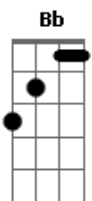

Alice Cooper - Love's A Loaded Gun

tom:

Intro: Gm F C C C
Gm F C C C

Gm F C C C
Somebody saw you at the station
Gm F C C C
You had your suitcase in your hand
Gm F C
You didn't give no information
Eb F Gm
You walked off with another man

Gm F C C
I'm always standing in the shadows, baby
Gm F C C C
I watched you give yourself away
Gm F C C C
You take them home into your bedroom
Eb F Gm
You had another busy day

Eb F
I tried to look the other way and fake it
Eb
You push me to the limits
F
I can't take it

Gm F C C C
Someday they'll put me in a squad card
Gm F C C C
Someday they'll throw away the key
Gm F C C C
But 'til that day I'll be a mad dog
Eb F Gm
Cuz that's what you taught me to be

Eb F
You looked into the eyes of men above you

Acordes

© ukulele-chords.com

© ukulele-chords.com

© ukulele-chords.com

© ukulele-chords.com

© ukulele-chords.com

Eb F
I was the one who really tried to love you

Gm C
One down, one to go
Eb F
Just another bullet in the chamber
Gm C Eb F C Gm
Sometimes love's a loaded gun
Gm C
Red lights, stop and go
Eb F
Whatcha gonna do when you play with danger
Gm F Eb
Sometimes love's a loaded gun
F Gm
And it shoots to kill