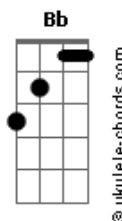

Alice Cooper - Love's A Loaded Gun

tom:

Intro: Gm F C C C
Gm F C C C

Gm F C C C
Somebody saw you at the station
Gm F C C C
You had your suitcase in your hand
Gm F C
You didn't give no information
Eb F Gm
You walked off with another man

Gm F C C
I'm always standing in the shadows, baby
Gm F C C C
I watched you give yourself away
Gm F C C C
You take them home into your bedroom
Eb F Gm
You had another busy day

Eb F
I tried to look the other way and fake it
Eb
You push me to the limits
F
I can't take it

Gm C
One down, one to go
Eb F
Just another bullet in the chamber
Gm C Eb F C Gm
Sometimes love's a loaded gun
Gm C
Red lights, stop and go
Eb F
Whatcha gonna do when you play with danger
Gm F Eb
Sometimes love's a loaded gun
F Gm
And it shoots to kill

Gm F C C C
Someday they'll put me in a squad card
Gm F C C C
Someday they'll throw away the key
Gm F C C C
But 'til that day I'll be a mad dog
Eb F Gm
Cuz that's what you taught me to be

Eb F
You looked into the eyes of men above you

Acordes

Eb F
I was the one who really tried to love you

Gm C
One down, one to go
Eb F
Just another bullet in the chamber
Gm C Eb F C Gm
Sometimes love's a loaded gun
Gm C
Red lights, stop and go
Eb F
Whatcha gonna do when you play with danger
Gm F Eb
Sometimes love's a loaded gun
F Gm
And it shoots to kill

Pull the trigger

[Solo]

Eb F
I tried to look the other way and fake it
Eb
You push me to the limits
F
I can't take it

Gm C
One down, one to go
Eb F
Just another bullet in the chamber
Gm C Eb F C Gm
Sometimes love's a loaded gun
Gm C
Red lights, stop and go
Eb Bb
Whatcha gonna do when you play with danger
Gm F Eb
Sometimes love's a loaded gun

Gm C
One down, one to go
Eb F
Just another bullet in the chamber
Gm C Eb F C Gm
Sometimes love's a loaded gun
Gm C
Red lights, stop and go
Eb Bb
Whatcha gonna do when you play with danger
Gm F Eb
Sometimes love's a loaded gun
Gm F C C Gm
Somebody saw you at the station