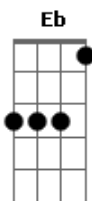

Alice Cooper - Love's A Loaded Gun

tom:

Intro: Gm F C C C
Gm F C C C

Gm F C C C
Somebody saw you at the station
Gm F C C C
You had your suitcase in your hand
Gm F C
You didn't give no information
Eb F Gm
You walked off with another man

Gm F C C
I'm always standing in the shadows, baby
Gm F C C C
I watched you give yourself away
Gm F C C C
You take them home into your bedroom
Eb F Gm
You had another busy day

Eb F
I tried to look the other way and fake it
Eb
You push me to the limits
F
I can't take it

Gm F C C C
Someday they'll put me in a squad card
Gm F C C C
Someday they'll throw away the key
Gm F C C C
But 'til that day I'll be a mad dog
Eb F Gm
Cuz that's what you taught me to be

Eb F
You looked into the eyes of men above you

Acordes

© ukulele-chords.com

© ukulele-chords.com

© ukulele-chords.com

© ukulele-chords.com

© ukulele-chords.com

Eb F
I was the one who really tried to love you

Gm C
One down, one to go
Eb F
Just another bullet in the chamber
Gm C Eb F C Gm
Sometimes love's a loaded gun
Gm C
Red lights, stop and go
Eb F
Whatcha gonna do when you play with danger
Gm F Eb
Sometimes love's a loaded gun
F Gm
And it shoots to kill