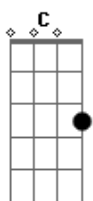

Alice Cooper - Love's A Loaded Gun

tom:

Intro: Gm F C C C
Gm F C C C

Gm F C C C
Somebody saw you at the station
Gm F C C C
You had your suitcase in your hand
Gm F C
You didn't give no information
Eb F Gm
You walked off with another man

Gm F C C
I'm always standing in the shadows, baby
Gm F C C C
I watched you give yourself away
Gm F C C C
You take them home into your bedroom
Eb F Gm
You had another busy day

Eb F
I tried to look the other way and fake it
Eb
You push me to the limits
F
I can't take it

Gm C
One down, one to go
Eb F
Just another bullet in the chamber
Gm C Eb F C Gm
Sometimes love's a loaded gun
Gm C
Red lights, stop and go
Eb F
Whatcha gonna do when you play with danger
Gm F Eb
Sometimes love's a loaded gun
F Gm
And it shoots to kill

Acordes

© ukulele-chords.com

© ukulele-chords.com

© ukulele-chords.com

© ukulele-chords.com

© ukulele-chords.com

Eb F
I was the one who really tried to love you

Gm C
One down, one to go
Eb F
Just another bullet in the chamber
Gm C Eb F C Gm
Sometimes love's a loaded gun
Gm C
Red lights, stop and go
Eb F
Whatcha gonna do when you play with danger
Gm F Eb
Sometimes love's a loaded gun
F Gm
And it shoots to kill