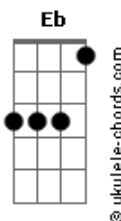

Alice Cooper - Love's A Loaded Gun

tom:

Intro: Gm F C C C
Gm F C C C

Gm F C C C
Somebody saw you at the station
Gm F C C C
You had your suitcase in your hand
Gm F C
You didn't give no information
Eb F Gm
You walked off with another man

Gm F C C
I'm always standing in the shadows, baby
Gm F C C C
I watched you give yourself away
Gm F C C C
You take them home into your bedroom
Eb F Gm
You had another busy day

Eb F
I tried to look the other way and fake it
Eb
You push me to the limits
F
I can't take it

Gm C
One down, one to go
Eb F
Just another bullet in the chamber
Gm C Eb F C Gm
Sometimes love's a loaded gun
Gm C
Red lights, stop and go
Eb F
Whatcha gonna do when you play with danger
Gm F Eb
Sometimes love's a loaded gun
F Gm
And it shoots to kill

Gm F C C C
Someday they'll put me in a squad card
Gm F C C C
Someday they'll throw away the key
Gm F C C C
But 'til that day I'll be a mad dog
Eb F Gm
Cuz that's what you taught me to be

Eb F
You looked into the eyes of men above you

Acordes

Eb F
I was the one who really tried to love you

Gm C
One down, one to go
Eb F
Just another bullet in the chamber
Gm C Eb F C Gm
Sometimes love's a loaded gun
Gm C
Red lights, stop and go
Eb F
Whatcha gonna do when you play with danger
Gm F Eb
Sometimes love's a loaded gun
F Gm
And it shoots to kill

Pull the trigger

[Solo]

Eb F
I tried to look the other way and fake it
Eb
You push me to the limits
F
I can't take it

Gm C
One down, one to go
Eb F
Just another bullet in the chamber
Gm C Eb F C Gm
Sometimes love's a loaded gun
Gm C
Red lights, stop and go
Eb Bb
Whatcha gonna do when you play with danger
Gm F Eb
Sometimes love's a loaded gun

Gm C
One down, one to go
Eb F
Just another bullet in the chamber
Gm C Eb F C Gm
Sometimes love's a loaded gun
Gm C
Red lights, stop and go
Eb Bb
Whatcha gonna do when you play with danger
Gm F Eb
Sometimes love's a loaded gun
Gm F C C Gm
Somebody saw you at the station