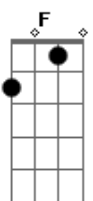

© ukulele-chords.com