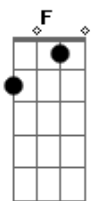

Alice Cooper - I Love The Dead

Tom: F

Em
I love the dead before they're cold,
Em
Their blueing flesh for me to hold.
Em
Cadaver eyes upon me see nothing.

Em
I love the dead before they rise,
Em
No farewells, no goodbyes.
Em
I never even knew your now-rotting face.
Em
While friends and lovers mourn your silly grave.
Em
I have other uses for you, Darling.

Rapid notes: (E Bb E - E Bb Db - E Bb B - E G Db - E G Bb B)
- play 2 times
Am - Em - Am - Em - C,B,G,Gb

F
I love the dead,
Dm **C**
I love the dead,
Bb **B**

I love the dead so.

Rapid notes: (E Bb E - E Bb Db - E Bb B - E G Db - E G Bb B)
- play 2 times
E Db Bb G Bb E Db

I love the dead,
I love the dead,
I love the dead.
I love the dead,
I love the dead,
I love the dead.
I love the dead,
I love the dead,
I love the dead.
I love the dead,
I love the dead,
I love the dead.

I, I love the dead,
I, I love the dead,
I, I love the dead.

Em
I love the dead before they're cold,
Em
Their blueing flesh for me to hold.
Em
Cadaver eyes upon me see
nothing.

Acordes

© ukulele-chords.com