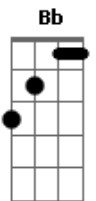

© ukulele-chords.com