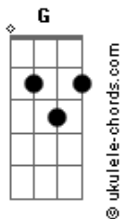

Alice Cooper - Dead Babies

Tom: **G**

Bass Line

Part 1 Intro (play once) Part 2 Verse (play twice)

Part 3 Chorus I (play twice)

Dead Babies, can't take things off the shelf

Part 4 Chorus II (play once)

Well, we didn't want you anyway

Part 5 Bridge (Play 15 times)

Goodbye, little Betty. . . (etc.)

Part 6 Solo I (play twice)

```
E|-----|-----|-----|-----|
----|
B|-----|-----|-----|-----|
-15---|
G|-12 12-11-11--|-12---11-----|-9---7---5--5-|-----14-----|
-14-|
D|-----|---14---12----|--10---9---7---|---12--14--12-|
----|
A|-----|-----|-----|-----|-12-----12---|
----|
E|-----|-----|-----|-----|
----|
```

The song is played in this order:

Part 1

Acordes

- Part 2
- Part 3
- Part 4
- Part 2
- Part 3
- Part 4
- Part 5
- Part 6
- Part 7
- Part 3
- Part 4
- Part 5 (play once only)

Lyrics

w/Part 2

1. Little Betty ate a pound of aspirin. She got them from the shelf upon the wall. Betty's mommy wasn't there to save her. She didn't even hear her baby call.