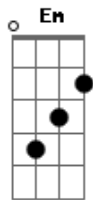

Ali Gatie - It's You

tom:

Bm

Intro: Bm7 Em A D

Bm7 Em
It's you, it's always you

A D
If I'm ever gonna fall in love, I know it's gonna be you

Bm7 Em
It's you, it's always you

A D
Met a lot of people, but nobody feels like you

Bm7
So, please, don't break my heart

Em
Don't tear me apart

A D
I know how it starts, trust me, I've been broken before

Bm7 Em
Don't break me again, I am delicate

A
Please, don't break my heart

D
Trust me, I've been broken before

Bm7 Em
I've been broken, yeah, I know how it feels

A D
To be open and then find out your love isn't real

Bm7 Em
I'm still hurting, yeah, I'm hurting inside

A D
I'm so scared to fall in love, but

If it's for you, then I will try

Em
Don't tear me apart

Acordes

© ukulele-chords.com

© ukulele-chords.com

© ukulele-chords.com

© ukulele-chords.com

© ukulele-chords.com

A D
I know how it starts, trust me, I've been broken before