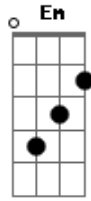

© ukulele-chords.com