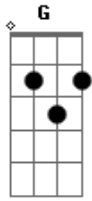

© ukulele-chords.com