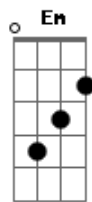

© ukulele-chords.com