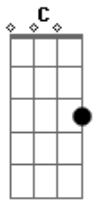

Aley Underwood - Angel Bones

Tom: C

INTRO: C G Am Em C (3x)

C G Am Em
You're a flower blooming in the new dawn
C C
The colors around the setting sun
G Am
A candle in the dark
Em C
And you're every sailors beacon on the shore
C G
You're every perfect metaphor
Am Em
There's a culminating action of us all
C C
Sometimes there are miracles
G Am
And our hands do the job
Em C
For every action you move these thing along
C G
Everything you do moves these along
Am Em
Angels are hiding in the motions of humans
C C

Angels are around to help us all
G Am
We are angels hiding in the bones of humans
Em C
Helping all these miracles along
C G
There's a golden key that opens any lock
Am Em
The path to get the thing you want
C (Deixa soar)
Is never really blocked
C (pausa) G (pausa)
And you're every persons' escort to the door
Am (pausa)
And every other person is yours
Em (pausa)
Every other person is yours
C (deixa soar)
Angels are hiding in the motions of humans
C G
Angels are around to help us all
Am Em
We are angels hiding in the bones of humans
C G Am
Helping all these miracles along
Em C
Along

Acordes

© ukulele-chords.com