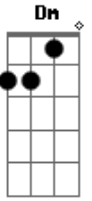

© ukulele-chords.com