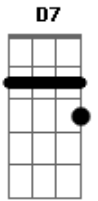

© ukulele-chords.com