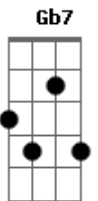

© ukulele-chords.com