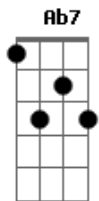

© ukulele-chords.com