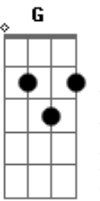

© ukulele-chords.com