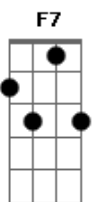

Alexis Cole - Close Your Eyes

Tom: C

Intro: E7-

Under a midnight sky
 E7- F Am
 Watching a single star
 A7 G G C
 Thrilled by the beauty up above
 E E7- E7
 Alone, just you and I
 E7- F Am
 With just a soft guitar
 F E7- E7 Am
 Thrilled by the beauty of our love
 Am Dm
 Close your eyes
 Am Dm D Em F F7 F E7
 Rest your head on my shoulder and sleep
 E7- E7 Am Fdim Am
 Close your eyes, and I will close mine
 Am Dm

Close your eyes
 Am Dm D Em F F7 F E7
 Let's pretend that we're both counting sheep
 E7- E7 Am Fdim Am A7
 Close your eyes this is divine
 A Em7 A7
 Music plays
 Em7 A7 Em7 A7 Edim A7
 Something dreamy for dancing, while we're romancing
 Cdim Am7
 It's loves holiday
 Dm7 F E7-
 And love will be our guide
 Am Dm
 Close your eyes
 Am Dm D Dm F F7 F E7
 When you open them, Dear, I'll be near
 E7- E7 Am
 By your side
 E7- Fdim Am
 So won't you close your eyes
 Fdim E7/13- A
 Close your eyes

E
© ukulele-chords.com

E7
© ukulele-chords.com

D
© ukulele-chords.com

Em
© ukulele-chords.com

F7
© ukulele-chords.com

Em7
© ukulele-chords.com

Am7
© ukulele-chords.com

Dm7
© ukulele-chords.com