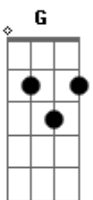

G
© ukulele-chords.com