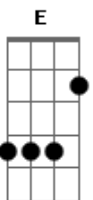

E
© ukulele-chords.com