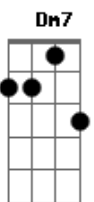

Alexis Cole - Close Your Eyes

Tom: C

Intro: E7-

Under a midnight sky
 E7- F Am
 Watching a single star
 A7 G G C
 Thrilled by the beauty up above
 E E7- E7
 Alone, just you and I
 E7- F Am
 With just a soft guitar
 F E7- E7 Am
 Thrilled by the beauty of our love
 Am Dm
 Close your eyes
 Am Dm D Em F F7 F E7
 Rest your head on my shoulder and sleep
 E7- E7 Am Fdim Am
 Close your eyes, and I will close mine
 Am Dm

Close your eyes
 Am Dm D Em F F7 F E7
 Let's pretend that we're both counting sheep
 E7- E7 Am Fdim Am A7
 Close your eyes this is divine
 A Em7 A7
 Music plays
 Em7 A7 Em7 A7 Edim A7
 Something dreamy for dancing, while we're romancing
 Cdim Am7
 It's loves holiday
 Dm7 F E7-
 And love will be our guide
 Am Dm
 Close your eyes
 Am Dm D Dm F F7 F E7
 When you open them, Dear, I'll be near
 E7- E7 Am
 By your side
 E7- Fdim Am
 So won't you close your eyes
 Fdim E7/13- A
 Close your eyes

E
© ukulele-chords.com

E7
© ukulele-chords.com

D
© ukulele-chords.com

Em
© ukulele-chords.com

F7
© ukulele-chords.com

Em7
© ukulele-chords.com

Am7
© ukulele-chords.com

Dm7
© ukulele-chords.com