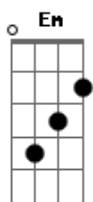

Em
© ukulele-chords.com