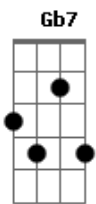

© ukulele-chords.com