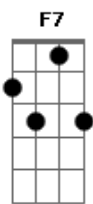

© ukulele-chords.com