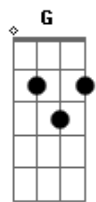

Alexis Cole - Body And Soul

Tom: G
Bridge: I'm all for you body and soul

Intro: G Am7 Bm7 Bbm7 Am7 Fdim

Am7 Am7 Cdim D7 D
My heart is sad and lonely
G Am7 Bm7 Bbm7 Am7 Fdim
For you I sigh, for you dear only
Am Am7 B7
Why haven't you seen it
Em7 D7 D G
I'm all for you body and soul
Am7 Am7 Cdim D7 D
I spend my days in longing
G Am7 Bm7 Bbm7 Am7 Fdim
And wond'ring why it's me you're wronging
Am Am7 B7
I tell you I mean it
Em7 D7 D G Gb7

I'm all for you body and soul
Bridge:
G Em7 G D7
I can't believe it, it's hard to conceive it
G Am D7 G
That you turn away romance
Am7 Cdim G Gb7
Are you pretending? It looks like the ending
Am7 C D7 G Gb7 F7 E7
Unless I could have one more chance to prove, dear
Am7 Am7 Cdim D7 D
My life a wreck you're making
G Am7 Bm7 Bbm7 Am7 Fdim
You know I'm yours for just the taking
Am Am7 B7
I'd gladly surrender
Em7 D7 D G
Myself to you body and soul

Acordes

© ukulele-chords.com