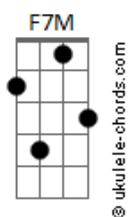

Alexandra Savior - Soft Currents

C tom:

[Primeira Parte]

C
Seven years
I've had seven years of **F7M** bad luck
And I'm just **C** fine

Happiness
I find happiness in the **F7M** wrong places
Every **C** time

[Refrão]

Dm **Am**
My fate is at the hands of my mistakes
And that's **C** alright

[Segunda Parte]

C Acordes

All the tears
All the tears **F7M** I've shed, love
And I'm still **C** crying

Happiness
I find happiness in the **F7M** wrong places
Every **C** time