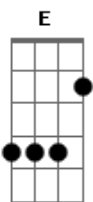

ukulele-chords.com