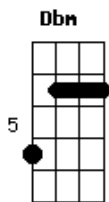

Alexandra Savior - Crying All The Time

tom:

Dbm

[Primeira Parte]

Dbm E Ab
My death, it haunts him like a ship
Dbm E Ab
Without a sail
Dbm E Ab
I know I'll be gone soon
Dbm E Ab
But just for him, I will prevail

Gbm Dbm
He doesn't like it when I cry
Gbm Ab
He doesn't like it when I cry
Gbm Dbm
He doesn't like it when I cry
Gbm Dbm
And now he's gone, so I am crying all the time

[Solo] Dbm E Ab
Dbm E Ab

[Segunda Parte]

Dbm E Ab

Acordes

ukulele-chords.com