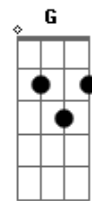

Alex Y Sebas - Rock

tom:
C
[Primeira Parte]

Am F
I felt so secure
Dm E
With your hook in my chest
Am F
Now there's nothing but a hole
Dm E
Where you used to rest
Am F
You were my shelter
Dm E
In a storm I couldn't see
Am F
Now I'm lost in the wind
Dm E
With nothing left of you in me

[Refrão]

Am F
But now you're gone
C G
Like the air I used to breathe
Am F
You were so close
C G
In this cold, empty scene
Am F
I can't hold you
C G
Or turn back time
Am F
But the void you left
C G
Cuts deeper than the lie

[Segunda Parte]

Am F
Your smile's a fleeting tune
Dm E
A sunbeam on a winter's day
Am F

Acordes

© ukulele-chords.com

© ukulele-chords.com

© ukulele-chords.com

© ukulele-chords.com

© ukulele-chords.com