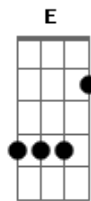

Alex Y Sebas - Rock

tom:
C
[Primeira Parte]

Am F
I felt so secure
Dm E
With your hook in my chest
Am F
Now there's nothing but a hole
Dm E
Where you used to rest
Am F
You were my shelter
Dm E
In a storm I couldn't see
Am F
Now I'm lost in the wind
Dm E
With nothing left of you in me

[Refrão]

Am F
But now you're gone
C G
Like the air I used to breathe
Am F
You were so close
C G
In this cold, empty scene
Am F
I can't hold you
C G
Or turn back time
Am F
But the void you left
C G
Cuts deeper than the lie

[Segunda Parte]

Am F
Your smile's a fleeting tune
Dm E
A sunbeam on a winter's day
Am F

Acordes

© ukulele-chords.com

© ukulele-chords.com

© ukulele-chords.com

© ukulele-chords.com

© ukulele-chords.com