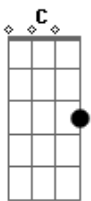

Alex Y Sebas - Rock

tom:
C
[Primeira Parte]

Am F
I felt so secure
Dm E
With your hook in my chest
Am F
Now there's nothing but a hole
Dm E
Where you used to rest
Am F
You were my shelter
Dm E
In a storm I couldn't see
Am F
Now I'm lost in the wind
Dm E
With nothing left of you in me

[Refrão]

Am F
But now you're gone
C G
Like the air I used to breathe
Am F
You were so close
C G
In this cold, empty scene
Am F
I can't hold you
C G
Or turn back time
Am F
But the void you left
C G
Cuts deeper than the lie

[Segunda Parte]

Am F
Your smile's a fleeting tune
Dm E
A sunbeam on a winter's day
Am F

Acordes

© ukulele-chords.com