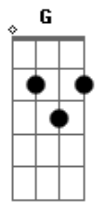

Alex Y Sebas - Pop Rock

tom:
Am
[Primeira Parte]

Am F
I felt so secure
Dm E
With your hook in my chest
Am F
Now there's nothing but a hole
Dm E
Where you used to rest

Am F
You were my shelter
Dm E
In a storm I couldn't see
Am F
Now I'm lost in the wind
Dm E
With nothing left of you in me

[Refrão]

Am F
But now you're gone
C G
Like the air I used to breathe
Am F
You were so close
C G
In this cold, empty scene
Am F
I can't hold you
C G
Or turn back time
Am F
But the void you left
C G
Cuts deeper than the lie

[Segunda Parte]

Am F
Your smile's a fleeting tune
Dm E
A sunbeam on a winter's day
Am F

Acordes

© ukulele-chords.com

© ukulele-chords.com

© ukulele-chords.com

© ukulele-chords.com

© ukulele-chords.com

© ukulele-chords.com

It could quiet a storm
Dm E
And I believed in you anyway

[Ponte]

Am G
Your curls, no longer gold
F E
Like waves in the blackest sea
Am G
They belong to you alone
F E
They were never meant for me