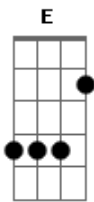

Alex Y Sebas - Pop Rock

tom:
Am
[Primeira Parte]

Am F
I felt so secure
Dm E
With your hook in my chest
Am F
Now there's nothing but a hole
Dm E
Where you used to rest

Am F
You were my shelter
Dm E
In a storm I couldn't see
Am F
Now I'm lost in the wind
Dm E
With nothing left of you in me

[Refrão]

Am F
But now you're gone
C G
Like the air I used to breathe
Am F
You were so close
C G
In this cold, empty scene
Am F
I can't hold you
C G
Or turn back time
Am F
But the void you left
C G
Cuts deeper than the lie

[Segunda Parte]

Am F
Your smile's a fleeting tune
Dm E
A sunbeam on a winter's day
Am F

Acordes

© ukulele-chords.com

© ukulele-chords.com

© ukulele-chords.com

© ukulele-chords.com

© ukulele-chords.com

© ukulele-chords.com

It could quiet a storm
Dm E
And I believed in you anyway

[Ponte]

Am G
Your curls, no longer gold
F E
Like waves in the blackest sea
Am G
They belong to you alone
F E
They were never meant for me