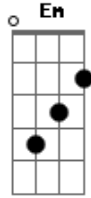

Alex G - Gnaw

tom:

(Am Em C G)
 (Am Em C G)
 (Am Em C G F)

Intro: Am Em C G
 Am Em C G
 Am Em C G F

Yeah, you were scarred

You were cryin' loud right out in the schoolyard

And, yeah, I felt good

Everything I knew was going just as it should

I saw the tree

Carved in it 666 and he found me

But I am no fool

I know every time I look in his eyes he sees me too

G
 Dry your eyes
 Em
 I won't tell your mother
 Bm
 She won't ever discover
 C
 The things you kept under the covers

G
 And, please, don't cry
 Em
 I am not your brother
 Bm
 I am not your lover
 C
 And there is nothing wrong

[Final] G Em Bm C

(Am Em C G)

Acordes

© ukulele-chords.com

© ukulele-chords.com

© ukulele-chords.com