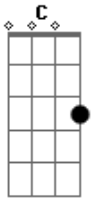

Alex G - Gnaw

tom:

(Am Em C G)
(Am Em C G)
(Am Em C G F)

Intro: Am Em C G
Am Em C G
Am Em C G F

Yeah, you were scarred

You were cryin' loud right out in the schoolyard

And, yeah, I felt good

Everything I knew was going just as it should

I saw the tree

Carved in it 666 and he found me

But I am no fool

I know every time I look in his eyes he sees me too

G
Dry your eyes
Em
I won't tell your mother
Bm
She won't ever discover
C
The things you kept under the covers

G
And, please, don't cry
Em
I am not your brother
Bm
I am not your lover
C
And there is nothing wrong

[Final] G Em Bm C

(Am Em C G)

Acordes

© ukulele-chords.com