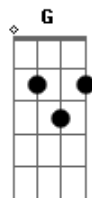

© ukulele-chords.com