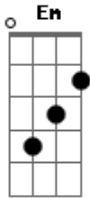

Alex G - Gnaw

tom:

(Am Em C G)
 (Am Em C G)
 (Am Em C G F)

Intro: Am Em C G
 Am Em C G
 Am Em C G F

Yeah, you were scarred

You were cryin' loud right out in the schoolyard

And, yeah, I felt good

Everything I knew was going just as it should

I saw the tree

Carved in it 666 and he found me

But I am no fool

I know every time I look in his eyes he sees me too

G
 Dry your eyes
 Em
 I won't tell your mother
 Bm
 She won't ever discover
 C
 The things you kept under the covers

G
 And, please, don't cry
 Em
 I am not your brother
 Bm
 I am not your lover
 C
 And there is nothing wrong

[Final] G Em Bm C

(Am Em C G)

Acordes

© ukulele-chords.com

© ukulele-chords.com

© ukulele-chords.com