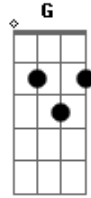

Alex G - Gnaw

tom:

(Am Em C G)
 (Am Em C G)
 (Am Em C G F)

Intro: Am Em C G
 Am Em C G
 Am Em C G F

Yeah, you were scarred

You were cryin' loud right out in the schoolyard

And, yeah, I felt good

Everything I knew was going just as it should

I saw the tree

Carved in it 666 and he found me

But I am no fool

I know every time I look in his eyes he sees me too

G
 Dry your eyes
 Em
 I won't tell your mother
 Bm
 She won't ever discover
 C
 The things you kept under the covers

G
 And, please, don't cry
 Em
 I am not your brother
 Bm
 I am not your lover
 C
 And there is nothing wrong

[Final] G Em Bm C

(Am Em C G)

Acordes

© ukulele-chords.com

© ukulele-chords.com

© ukulele-chords.com