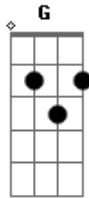

Alex G - Gnaw

tom:

(Am Em C G)
 (Am Em C G)
 (Am Em C G F)

Intro: Am Em C G
 Am Em C G
 Am Em C G F

Yeah, you were scarred

You were cryin' loud right out in the schoolyard

And, yeah, I felt good

Everything I knew was going just as it should

I saw the tree

Carved in it 666 and he found me

But I am no fool

I know every time I look in his eyes he sees me too

G
 Dry your eyes
 Em
 I won't tell your mother
 Bm
 She won't ever discover
 C
 The things you kept under the covers

G
 And, please, don't cry
 Em
 I am not your brother
 Bm
 I am not your lover
 C
 And there is nothing wrong

[Final] G Em Bm C

(Am Em C G)

Acordes

© ukulele-chords.com

© ukulele-chords.com

© ukulele-chords.com