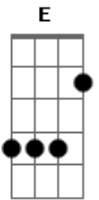

© ukulele-chords.com