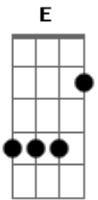

© ukulele-chords.com