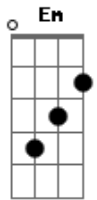

© ukulele-chords.com