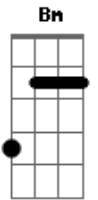

© ukulele-chords.com