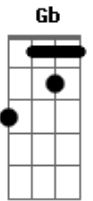

Alex Clare - Too Close

Tom: D

Intro: 2x: Bm D Em G Gb

Verso 1:

Bm D Em G Gb
You know I'm not one to break promises

Bm D Em G
Gb I don't want to hurt you but I need to breathe

Bm D Em G
Gb At the end of it all, you're still my best friend

Bm D Em G
Gb But there's something inside that I need to release

Bm D Em G
Gb Which way is right, which way is wrong

Bm D Em G
Gb How do I say that I need to move on

Bm D Em G Gb
You know we have is separate way

Bm D Em G Gb
You know we have is separate way

Bm D Em G Gb
You know we have is separate way

Bm D Em G Gb
You know we have is separate way

Bm D Em G Gb
You know we have is separate way

Bm D Em G Gb
You know we have is separate way

Bm D Em G Gb
You know we have is separate way

Acordes

© ukulele-chords.com

© ukulele-chords.com

© ukulele-chords.com

© ukulele-chords.com

© ukulele-chords.com