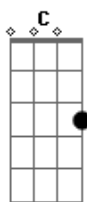

Alex And Thelma - Take Me To The River (I Will Swim)

tom:
C

I wanna get lost in you F C Am G
I wanna get lost in you, oh, oh F C Am G
Wanna keep my eyes on you F C Am G
I wanna get lost in you, oh, oh F C Am G

Your love is high like the tide F C
Come and pull me in Am G
I wanna get low in your glory F C
See places you've been Am C
Your words are sweeter than honey F C
They nourish my soul Am G

Oh just to know you is to love
Come and make me whole G

[Refrão]

I will swim F C
Take me to the river F C Am G
I will swim, I will swim F C
Take me to the river F C Am G
I will swim F C
Your love, your love Am G
Your love?s got a hold on me F C
Your love, your love Am G
Your love came and washed me clean F C
Your Love, your love Am G
Your Love, your love Am G

[Ponte]

Acordes

© ukulele-chords.com