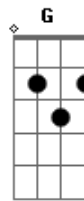

© ukulele-chords.com