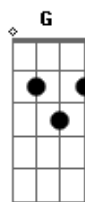

© ukulele-chords.com