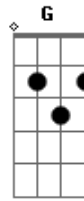

© ukulele-chords.com