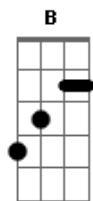

© ukulele-chords.com