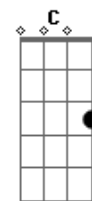

© ukulele-chords.com