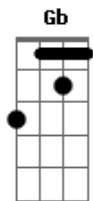

© ukulele-chords.com