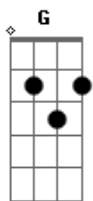

We will die at magnetic north
Gb C
Sold a lie, condemned to die
Gb C
Empty promise encased in ice
Gb C
One by one, our time has come
Gb E C
Death awaits before the sun
Gb A
The snow fell hard on a frozen sea
E Gbm
As the sun rose to the sky
Gbm A
Trapped forever in the sea of ice
E Gbm
This is the place where we will die

(Gbm A E Gbm)
Gb E
Far beyond the ice and snow
B Db
Our voyage carries on
Gbm E
For blood and gold, we sold our souls
B Db
Redemption lies at magnetic north
Gb E
Far beyond the ice and snow
B Db
Our voyage carries on
Gbm E
For blood and gold, we sold our souls
B Db
Redemption lies at magnetic north
Gbm A E Gbm
Hey, hey, hey, hey
Gbm A E Gbm
Hey, hey, hey, hey
Gbm E
Set the course for magnetic north
B Db
Beyond the snow to magnetic north
Gbm E
On the quest for magnetic north
B Db
We will die at magnetic north
Gbm E
Set the course for magnetic north
B Db
Beyond the snow to magnetic north
Gbm E
On the quest for magnetic north
B Db
We will die at magnetic north

[Final] Gbm A E Gbm

Acordes

© ukulele-chords.com