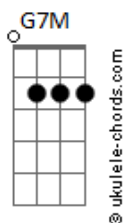

Alessia Cara - Slow Lie

tom:
 Capotraste na 3ª casa
 Intro: G G7M C C7M

Oh, oh, oh

[Primeira Parte]

G
 I know it wasn't much to ya
 G7M
 But you dressed it up so pretty, didn't you?
 C
 Who wouldn't get caught up and lately I'm seeing right through
 ya

C7M
 By the way, I moved to the city, you're too busy bein' tied up
 with

[Pré-Refrão]

G
 Other things, everything's different here
 G7M C
 Wonderin' where you been, you disappeared

I guess I'll see you around
 C7M
 I'm sure I'll see you around

[Refrão]

G
 Such a slow lie
 G7M
 Bet your life
 C
 That everything will stay the same
 C7M
 Swear it's the ones who said that they'll never change
 G
 Slow lie
 G7M
 Bet your life
 C
 That everything will stay the same
 C7M
 Swear it's the ones who said that they'll never change

[Segunda Parte]

G G7M
 Was it too much to have said goodbye

Or apologize? It's kinda messed up that

Acordes

C
 Even after all I told ya
 C7M
 You won't look in my eyes (my eyes, my eyes)

I probably should be caught up with