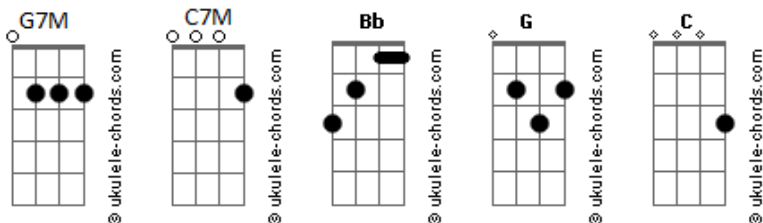

Alessia Cara - Slow Lie

tom:
 Capotraste na 3ª casa
 Intro: G G7M C C7M

Oh, oh, oh

[Primeira Parte]

G
 I know it wasn't much to ya
 G7M
 But you dressed it up so pretty, didn't you?
 C
 Who wouldn't get caught up and lately I'm seeing right through
 ya
 C7M
 By the way, I moved to the city, you're too busy bein' tied up
 with

[Pré-Refrão]

G
 Other things, everything's different here
 G7M C
 Wonderin' where you been, you disappeared

I guess I'll see you around
 C7M
 I'm sure I'll see you around

[Refrão]

G
 Such a slow lie
 G7M
 Bet your life
 C
 That everything will stay the same
 C7M
 Swear it's the ones who said that they'll never change
 G
 Slow lie
 G7M
 Bet your life
 C
 That everything will stay the same
 C7M
 Swear it's the ones who said that they'll never change

[Segunda Parte]

G G7M
 Was it too much to have said goodbye

Or apologize? It's kinda messed up that

Acordes

C
 Even after all I told ya
 C7M
 You won't look in my eyes (my eyes, my eyes)

I probably should be caught up with

[Final]

G
 Don't you go lose yourself and build a glasshouse
 G7M
 On the wrong things, on the wrong things
 C
 Don't you go dull your mind by gettin' too high
 C7M
 Off a big name, off a big name
 G
 Don't you go lose yourself and build a glasshouse
 G7M
 On the wrong things, on the wrong things
 C
 I can picture you still on the hill
 C7M
 It's always the ones who said that they'll never change