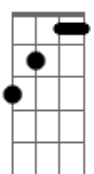

Alessia Cara - Slow Lie

tom:
 Capotraste na 3ª casa
 Intro: G G7M C C7M

Oh, oh, oh

[Primeira Parte]

G
 I know it wasn't much to ya
 G7M
 But you dressed it up so pretty, didn't you?
 C
 Who wouldn't get caught up and lately I'm seeing right through
 ya

C7M
 By the way, I moved to the city, you're too busy bein' tied up
 with

[Pré-Refrão]

G
 Other things, everything's different here
 G7M C
 Wonderin' where you been, you disappeared

I guess I'll see you around
 C7M
 I'm sure I'll see you around

[Segunda Parte]

G G7M
 Was it too much to have said goodbye

Or apologize? It's kinda messed up that

Acordes

G7M

© ukulele-chords.com

C7M

© ukulele-chords.com

Bb

© ukulele-chords.com

G

© ukulele-chords.com

C

© ukulele-chords.com

C
 Even after all I told ya
 C7M
 You won't look in my eyes (my eyes, my eyes)

I probably should be caught up with