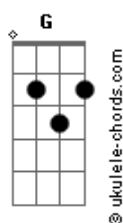

Alessia Cara - Slow Lie

tom:
 Capotraste na 3ª casa
 Intro: G G7M C C7M

Oh, oh, oh

[Primeira Parte]

G
 I know it wasn't much to ya
 G7M
 But you dressed it up so pretty, didn't you?
 C
 Who wouldn't get caught up and lately I'm seeing right through
 ya

C7M
 By the way, I moved to the city, you're too busy bein' tied up
 with

[Pré-Refrão]

G
 Other things, everything's different here
 G7M C
 Wonderin' where you been, you disappeared

I guess I'll see you around
 C7M
 I'm sure I'll see you around

[Refrão]

G
 Such a slow lie
 G7M
 Bet your life
 C
 That everything will stay the same
 C7M
 Swear it's the ones who said that they'll never change
 G
 Slow lie
 G7M
 Bet your life
 C
 That everything will stay the same
 C7M
 Swear it's the ones who said that they'll never change

[Segunda Parte]

G G7M
 Was it too much to have said goodbye

Or apologize? It's kinda messed up that

Acordes

C
 Even after all I told ya
 C7M
 You won't look in my eyes (my eyes, my eyes)

I probably should be caught up with