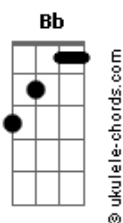

Alessia Cara - Slow Lie

tom:
 Capotraste na 3ª casa
 Intro: G G7M C C7M

Oh, oh, oh

[Primeira Parte]

G
 I know it wasn't much to ya
 G7M
 But you dressed it up so pretty, didn't you?
 C
 Who wouldn't get caught up and lately I'm seeing right through
 ya

C7M
 By the way, I moved to the city, you're too busy bein' tied up
 with

[Pré-Refrão]

G
 Other things, everything's different here
 G7M C
 Wonderin' where you been, you disappeared

I guess I'll see you around
 C7M
 I'm sure I'll see you around

[Refrão]

G
 Such a slow lie
 G7M
 Bet your life
 C
 That everything will stay the same
 C7M
 Swear it's the ones who said that they'll never change
 G
 Slow lie
 G7M
 Bet your life
 C
 That everything will stay the same
 C7M
 Swear it's the ones who said that they'll never change

[Segunda Parte]

G G7M
 Was it too much to have said goodbye

Or apologize? It's kinda messed up that

Acordes

C
 Even after all I told ya
 C7M
 You won't look in my eyes (my eyes, my eyes)

I probably should be caught up with