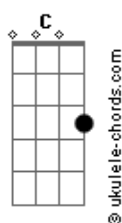

Alessia Cara - Slow Lie

tom:
 Capotraste na 3ª casa
 Intro: G G7M C C7M

Oh, oh, oh

[Primeira Parte]

G
 I know it wasn't much to ya
 G7M
 But you dressed it up so pretty, didn't you?
 C
 Who wouldn't get caught up and lately I'm seeing right through
 ya

C7M
 By the way, I moved to the city, you're too busy bein' tied up
 with

[Pré-Refrão]

G
 Other things, everything's different here
 G7M C
 Wonderin' where you been, you disappeared

I guess I'll see you around
 C7M
 I'm sure I'll see you around

[Refrão]

G
 Such a slow lie
 G7M
 Bet your life
 C
 That everything will stay the same
 C7M
 Swear it's the ones who said that they'll never change
 G
 Slow lie
 G7M
 Bet your life
 C
 That everything will stay the same
 C7M
 Swear it's the ones who said that they'll never change

[Segunda Parte]

G G7M
 Was it too much to have said goodbye

Or apologize? It's kinda messed up that

Acordes

C
 Even after all I told ya
 C7M
 You won't look in my eyes (my eyes, my eyes)

I probably should be caught up with