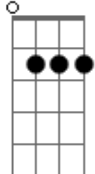

Alessia Cara - Slow Lie

tom:
Capotraste na 3ª casa
Intro: G G7M C C7M

Oh, oh, oh

[Primeira Parte]

G
I know it wasn't much to ya
G7M
But you dressed it up so pretty, didn't you?
C
Who wouldn't get caught up and lately I'm seeing right through
ya

C7M
By the way, I moved to the city, you're too busy bein' tied up
with

[Pré-Refrão]

G
Other things, everything's different here
G7M C
Wonderin' where you been, you disappeared

I guess I'll see you around
C7M
I'm sure I'll see you around

[Refrão]

G
Such a slow lie
G7M
Bet your life
C
That everything will stay the same
C7M
Swear it's the ones who said that they'll never change
G
Slow lie
G7M
Bet your life
C
That everything will stay the same
C7M
Swear it's the ones who said that they'll never change

[Segunda Parte]

G G7M
Was it too much to have said goodbye

Or apologize? It's kinda messed up that

Acordes

G7M

© ukulele-chords.com

C7M