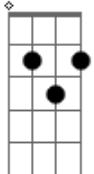

Alessia Cara - Slow Lie

tom:
 Capotraste na 3ª casa
 Intro: G G7M C C7M

Oh, oh, oh

[Primeira Parte]

G
 I know it wasn't much to ya
 G7M
 But you dressed it up so pretty, didn't you?
 C
 Who wouldn't get caught up and lately I'm seeing right through
 ya

C7M
 By the way, I moved to the city, you're too busy bein' tied up
 with

[Pré-Refrão]

G
 Other things, everything's different here
 G7M C
 Wonderin' where you been, you disappeared

I guess I'll see you around
 C7M
 I'm sure I'll see you around

[Segunda Parte]

G G7M
 Was it too much to have said goodbye

Or apologize? It's kinda messed up that

Acordes

G7M

© ukulele-chords.com

C7M

© ukulele-chords.com

Bb

© ukulele-chords.com

G

© ukulele-chords.com

C

© ukulele-chords.com

C
 Even after all I told ya
 C7M
 You won't look in my eyes (my eyes, my eyes)

I probably should be caught up with