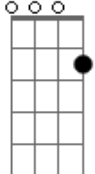

Alessia Cara - Slow Lie

tom:
 Capotraste na 3ª casa
 Intro: G G7M C C7M

Oh, oh, oh

[Primeira Parte]

G
 I know it wasn't much to ya
 G7M
 But you dressed it up so pretty, didn't you?
 C
 Who wouldn't get caught up and lately I'm seeing right through
 ya

[Segunda Parte]

G G7M
 Was it too much to have said goodbye

Or apologize? It's kinda messed up that

Acordes

G7M

© ukulele-chords.com

C7M

© ukulele-chords.com