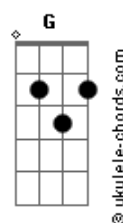

Alessia Cara - Slow Lie

tom:
 Capotraste na 3ª casa
 Intro: G G7M C C7M

Oh, oh, oh

[Primeira Parte]

G
 I know it wasn't much to ya
 G7M
 But you dressed it up so pretty, didn't you?
 C
 Who wouldn't get caught up and lately I'm seeing right through
 ya

C7M
 By the way, I moved to the city, you're too busy bein' tied up
 with

[Pré-Refrão]

G
 Other things, everything's different here
 G7M C
 Wonderin' where you been, you disappeared

I guess I'll see you around
 C7M
 I'm sure I'll see you around

[Refrão]

G
 Such a slow lie
 G7M
 Bet your life
 C
 That everything will stay the same
 C7M
 Swear it's the ones who said that they'll never change
 G
 Slow lie
 G7M
 Bet your life
 C
 That everything will stay the same
 C7M
 Swear it's the ones who said that they'll never change

[Segunda Parte]

G G7M
 Was it too much to have said goodbye

Or apologize? It's kinda messed up that

Acordes

C
 Even after all I told ya
 C7M
 You won't look in my eyes (my eyes, my eyes)

I probably should be caught up with