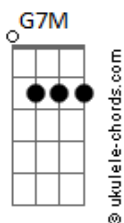

Alessia Cara - Slow Lie

tom:
Capotraste na 3ª casa
Intro: G G7M C C7M

Oh, oh, oh

[Primeira Parte]

G
I know it wasn't much to ya
G7M
But you dressed it up so pretty, didn't you?
C
Who wouldn't get caught up and lately I'm seeing right through
ya

C7M
By the way, I moved to the city, you're too busy bein' tied up
with

[Pré-Refrão]

G
Other things, everything's different here
G7M C
Wonderin' where you been, you disappeared

I guess I'll see you around
C7M
I'm sure I'll see you around

[Refrão]

G
Such a slow lie
G7M
Bet your life
C
That everything will stay the same
C7M
Swear it's the ones who said that they'll never change
G
Slow lie
G7M
Bet your life
C
That everything will stay the same
C7M
Swear it's the ones who said that they'll never change

[Segunda Parte]

G G7M
Was it too much to have said goodbye

Or apologize? It's kinda messed up that

Acordes

C
Even after all I told ya
C7M
You won't look in my eyes (my eyes, my eyes)

I probably should be caught up with

[Pré-Refrão]

G
Other things, everything's different here
G7M C
Wonderin' where you been, you disappeared

I guess I'll see you around
C7M
I'm sure I'll see you around

[Refrão]

G
Such a slow lie
G7M
Bet your life
C
That everything will stay the same
C7M
Swear it's the ones who said that they'll never change
G
Slow lie
G7M
Bet your life
C
That everything will stay the same
C7M
Swear it's the ones who said that they'll never change

[Final]

G
Don't you go lose yourself and build a glasshouse
G7M
On the wrong things, on the wrong things
C
Don't you go dull your mind by gettin' too high
C7M
Off a big name, off a big name
G
Don't you go lose yourself and build a glasshouse
G7M
On the wrong things, on the wrong things
C
I can picture you still on the hill
C7M
It's always the ones who said that they'll never change