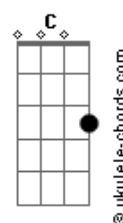

Alessia Cara - Slow Lie

tom:
 Capotraste na 3ª casa
 Intro: G G7M C C7M

Oh, oh, oh

[Primeira Parte]

G
 I know it wasn't much to ya
 G7M
 But you dressed it up so pretty, didn't you?
 C
 Who wouldn't get caught up and lately I'm seeing right through
 ya

C7M
 By the way, I moved to the city, you're too busy bein' tied up
 with

[Pré-Refrão]

G
 Other things, everything's different here
 G7M C
 Wonderin' where you been, you disappeared

I guess I'll see you around
 C7M
 I'm sure I'll see you around

[Refrão]

G
 Such a slow lie
 G7M
 Bet your life
 C
 That everything will stay the same
 C7M
 Swear it's the ones who said that they'll never change
 G
 Slow lie
 G7M
 Bet your life
 C
 That everything will stay the same
 C7M
 Swear it's the ones who said that they'll never change

[Segunda Parte]

G G7M
 Was it too much to have said goodbye

Or apologize? It's kinda messed up that

Acordes

C
 Even after all I told ya
 C7M
 You won't look in my eyes (my eyes, my eyes)

I probably should be caught up with