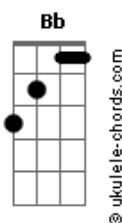

Alessia Cara - Slow Lie

tom:
 Capotraste na 3ª casa
 Intro: G G7M C C7M

Oh, oh, oh

[Primeira Parte]

G
 I know it wasn't much to ya
 G7M
 But you dressed it up so pretty, didn't you?
 C
 Who wouldn't get caught up and lately I'm seeing right through
 ya

C7M
 By the way, I moved to the city, you're too busy bein' tied up
 with

[Pré-Refrão]

G
 Other things, everything's different here
 G7M C
 Wonderin' where you been, you disappeared

I guess I'll see you around
 C7M
 I'm sure I'll see you around

[Refrão]

G
 Such a slow lie
 G7M
 Bet your life
 C
 That everything will stay the same
 C7M
 Swear it's the ones who said that they'll never change
 G
 Slow lie
 G7M
 Bet your life
 C
 That everything will stay the same
 C7M
 Swear it's the ones who said that they'll never change

[Segunda Parte]

G G7M
 Was it too much to have said goodbye

Or apologize? It's kinda messed up that

Acordes

C
 Even after all I told ya
 C7M
 You won't look in my eyes (my eyes, my eyes)

I probably should be caught up with