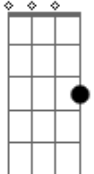

Alessia Cara - Slow Lie

tom:
 Capotraste na 3ª casa
 Intro: G G7M C C7M

Oh, oh, oh

[Primeira Parte]

G
 I know it wasn't much to ya
 G7M
 But you dressed it up so pretty, didn't you?
 C
 Who wouldn't get caught up and lately I'm seeing right through
 ya

Bb

© ukulele-chords.com

G

© ukulele-chords.com

C

© ukulele-chords.com

C
 Even after all I told ya
 C7M
 You won't look in my eyes (my eyes, my eyes)

I probably should be caught up with