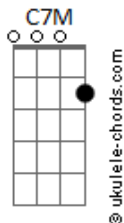

Alessia Cara - Slow Lie

tom:
 Capotraste na 3ª casa
 Intro: G G7M C C7M

Oh, oh, oh

[Primeira Parte]

G
 I know it wasn't much to ya
 G7M
 But you dressed it up so pretty, didn't you?
 C
 Who wouldn't get caught up and lately I'm seeing right through
 ya

C7M
 By the way, I moved to the city, you're too busy bein' tied up
 with

[Pré-Refrão]

G
 Other things, everything's different here
 G7M C
 Wonderin' where you been, you disappeared

I guess I'll see you around
 C7M
 I'm sure I'll see you around

[Refrão]

G
 Such a slow lie
 G7M
 Bet your life
 C
 That everything will stay the same
 C7M
 Swear it's the ones who said that they'll never change
 G
 Slow lie
 G7M
 Bet your life
 C
 That everything will stay the same
 C7M
 Swear it's the ones who said that they'll never change

[Segunda Parte]

G G7M
 Was it too much to have said goodbye

Or apologize? It's kinda messed up that

Acordes

C
 Even after all I told ya
 C7M
 You won't look in my eyes (my eyes, my eyes)

I probably should be caught up with