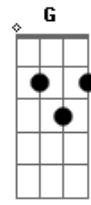

© ukulele-chords.com