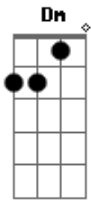

© ukulele-chords.com