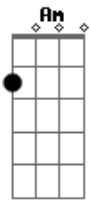

© ukulele-chords.com