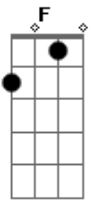

Alessia Cara - I Choose

tom:

Intro: C F Am F

[Primeira Parte]

C F

All of my life I thought I was right

Am F

Looking for something new

G Am G C

At the end of the day, I choose you

Am G C F Am

Oh, I choose you

Gbm Am C

I choose you.

Acordes

© ukulele-chords.com