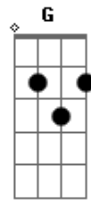

© ukulele-chords.com