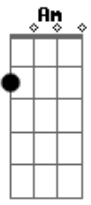

© ukulele-chords.com