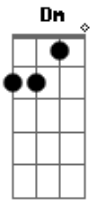

© ukulele-chords.com