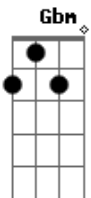

Em A
From the church steeple down to Satan karma
Bm Gbm Em A
There's really no escape until he dies

Bm Gbm
La la la la la
Em A
La la la la la
Bm Gbm
La la la la la
Em
La la
Bm Gbm
La la la la la
Em A
La la la la la
Bm Gbm
La la la la la
Em A
La la

Bm Gbm
He's never gonna make it

Em
All the poor people he's forsaken
A Bm Gbm Em A
Karma is always gonna chase him for his lies
Bm Gbm
It's just a game of waiting

Em A
From the church steeple down to Satan karma
Bm Gbm Em
There's really no escape until he dies

Bm Gbm
La la la la la
Em A
La la la la la
Bm Gbm
La la la la la
Em
La la
Bm Gbm
La la la la la
Em A
La la la la la
Bm Gbm
La la la la la
Em A
La la

Acordes

© ukulele-chords.com

© ukulele-chords.com

© ukulele-chords.com