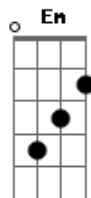

Em A
From the church steeple down to Satan karma
Bm Gbm Em A
There's really no escape until he dies

Bm Gbm
La la la la la
Em A
La la la la la
Bm Gbm
La la la la la
Em
La la
Bm Gbm
La la la la la
Em A
La la la la la
Bm Gbm
La la la la la
Em A
La la

Bm Gbm
He's never gonna make it

Em
All the poor people he's forsaken
A Bm Gbm Em A
Karma is always gonna chase him for his lies
Bm Gbm
It's just a game of waiting

Em A
From the church steeple down to Satan karma
Bm Gbm Em
There's really no escape until he dies

Bm Gbm
La la la la la
Em A
La la la la la
Bm Gbm
La la la la la
Em
La la
Bm Gbm
La la la la la
Em A
La la la la la
Bm Gbm
La la la la la
Em A
La la

Acordes

© ukulele-chords.com

© ukulele-chords.com

© ukulele-chords.com