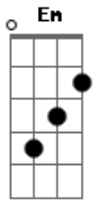

Aldo Moraes - Jéssica

tom:

Intro: Em Bm Am B

Em G
You are a star
D Em
You know how to live
G
You know how to smile
Am B
Identity of my soul
C G
Calm down and hurry
D Am
Love that goes beyond
B
I love you
E A

You are radiant like a garden
E A
You are the sun that expands
D Bm Gbm
Sap of live flowers
G A B
Love that goes beyond
E A
You are the answer to kindness
E A
With you everything is good
D Bm Gbm
You are better than the river and the sky
G E
You are like the blue sea
Bm Gbm
I felt you coming into a dream
G B7 E A E
Jéssica I love you forever
[Final] A E A B

Acordes

© ukulele-chords.com