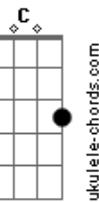

# Alceu Valença - Chego Já

tom:

Intro: **Dm7** **Eb** **Em7** **Am7**  
**Dm7** **G7** **Gm7** **C7**  
**Dm7** **Eb** **Em7** **Am7**  
**Dm7** **G7** **C** **C7**

**C**  
 Eu já chamei você

Você não quis brincar

## Acordes

**Dm**  
 © ukulele-chords.com

**Dm7**  
 © ukulele-chords.com

**Eb**  
 © ukulele-chords.com

**Em7**  
 © ukulele-chords.com

**Am7**  
 © ukulele-chords.com

**G7**  
 © ukulele-chords.com

**Gm7**  
 © ukulele-chords.com