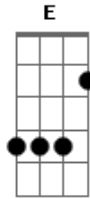

© ukulele-chords.com