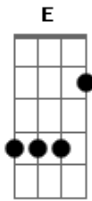

© ukulele-chords.com