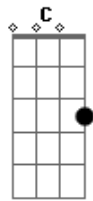

© ukulele-chords.com