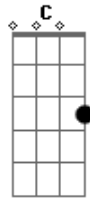

© ukulele-chords.com

© ukulele-chords.com