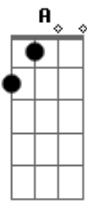

© ukulele-chords.com