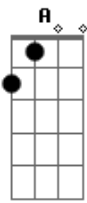

Alanis Morissette - Sympatetic Character

Tom: **D**

verse 1:

The chords are **A** and **D** through the whole verse...

...the same is about all of the verses

Bridge:

A

You were my best friend

You were my very own sympathetic character

The bridge is also played in:

A D ...:)

Acordes

© ukulele-chords.com

© ukulele-chords.com