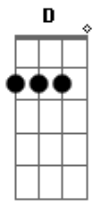

Alanis Morissette - Sympatetic Character

Tom: **D**

verse 1:

The chords are **A** and **D** through the whole verse...

...the same is about all of the verses

Bridge:

A

You were my best friend

You were my lover

D

You were my mentor

You were my brother

A

You were my partner

You were my teacher

D A

You were my very own sympathetic character

The bridge is also played in:

A D ...:)

Acordes

© ukulele-chords.com