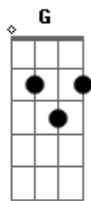

© ukulele-chords.com