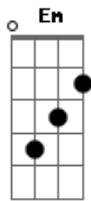

G D C G

With the pacific masculine crash

G D C G

My little one

G D C G

Enthralled by the redwoods

G D C G

As I ride amongst monarchs and mist

All roads home to Big Sur

[Refrão]

G Em D C

Me and Mickey and a paths high on the Molera

G Em D C

Me and Lolly and Bill watching a red-tailed hawk

G Em D C

Me and the posts take it all in through the big ventana

G D C

All roads lead to Big Sur

G D C

All roads home to Big Sur

Acordes

© ukulele-chords.com

© ukulele-chords.com

© ukulele-chords.com