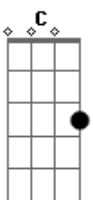

Alanis Morissette - Alanis' Interlude

tom:

Intro: **Em** **Em**

[Primeira Parte]

Em
A shiny badge, a suit to match
Bm7 **Am7**
Bit my nails down so they?wouldn't?scratch
C
But who believes?in needs like these?
D
I'll take two?of them, please

[Pré-Refrão]

Em **Bm7**
With soft skin, soft as all these
Am7
Beautiful lights and beautiful thighs
C
They always kept me up at night
D
But I can't change my appetite

[Refrão]

Em **Bm7**
'Cause your pussy is a wonderland
Am7
And I could be a better man
C **D**
It doesn't matter to me
Em **Bm7**
Your pussy is a wonderland
Am7
And I could be a better man
C **D**
It doesn't matter to me

Em **Bm7**
Soft skin, soft as all these
Am7
Beautiful lights and beautiful thighs
C
They always kept me up at night
D
But I live for lovin' in the light

[Refrão]

Em **Bm7**
'Cause your pussy is a wonderland
Am7
And I could be a better man
C **D**
It doesn't matter to me
Em **Bm7**
Your pussy is a wonderland
Am7
And I could be a better man
C **D**
It doesn't matter to me (hey, yeah)

Em
'Cause he and she is her
C
And her and he are love
G **B**
And I have never felt the difference
Em
'Cause he and she is her
C
And her and he are love
G **B** **C**
Tired of all these labels
Em
'Cause he and she is her
C
And her and he are love
G **B** **C**
Tired of all these labels