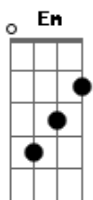

[Pré-Refrão]

Em Bm7
With soft skin, soft as all these
Am7
Beautiful lights and beautiful thighs
C
They always kept me up at night
D
But I can't change my appetite

[Refrão]

Em Bm7
'Cause your pussy is a wonderland
Am7
And I could be a better man
C D
It doesn't matter to me
Em Bm7
Your pussy is a wonderland
Am7
And I could be a better man
C D
It doesn't matter to me

Em
'Cause he and she is her
C
And her and he are love
G B
And I have never felt the difference
Em
'Cause he and she is her
C
And her and he are love
G B C
Tired of all these labels

[Segunda Parte]

Em Bm7
And my girl, she always wore a skirt in the classroom
Am7
Eatin' my dessert in the bathroom
C
Can't get caught so we stiller than a statue
D
ad news, think I'll prolly die before I have you

Em Bm7
Soft skin, soft as all these
Am7
Beautiful lights and beautiful thighs
C
They always kept me up at night
D
But I live for lovin' in the light

[Refrão]

Em Bm7
'Cause your pussy is a wonderland
Am7
And I could be a better man
C D
It doesn't matter to me
Em Bm7
Your pussy is a wonderland
Am7
And I could be a better man
C D
It doesn't matter to me (hey, yeah)

Em
'Cause he and she is her
C
And her and he are love
G B
And I have never felt the difference
Em
'Cause he and she is her
C
And her and he are love
G B C
Tired of all these labels
'Cause he and she is her
Em
And her and he are love
And I have never felt the difference
'Cause he and she is her
Em
And her and he are love
Tired of all these labels

Acordes

© ukulele-chords.com