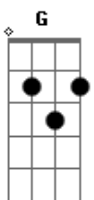

Alanis Morissette - Alanis' Interlude

tom:

Intro: **Em** **Em**

[Primeira Parte]

Em
A shiny badge, a suit to match
Bm7 **Am7**
Bit my nails down so they?wouldn't?scratch
C
But who believes?in needs like these?
D
I'll take two?of them, please

[Pré-Refrão]

Em **Bm7**
With soft skin, soft as all these
Am7
Beautiful lights and beautiful thighs
C
They always kept me up at night
D
But I can't change my appetite

[Refrão]

Em **Bm7**
'Cause your pussy is a wonderland
Am7
And I could be a better man
C **D**
It doesn't matter to me
Em **Bm7**
Your pussy is a wonderland
Am7
And I could be a better man
C **D**
It doesn't matter to me

Em **Bm7**
Soft skin, soft as all these
Am7
Beautiful lights and beautiful thighs
C
They always kept me up at night
D
But I live for lovin' in the light

[Refrão]

Em **Bm7**
'Cause your pussy is a wonderland
Am7
And I could be a better man
C **D**
It doesn't matter to me
Em **Bm7**
Your pussy is a wonderland
Am7
And I could be a better man
C **D**
It doesn't matter to me (hey, yeah)

Em
'Cause he and she is her
C
And her and he are love
G **B**
And I have never felt the difference
Em
'Cause he and she is her
C
And her and he are love
G **B** **C**
Tired of all these labels
Em
'Cause he and she is her
C
And her and he are love
G **B** **C**
Tired of all these labels