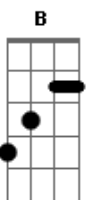

Alanis Morissette - Alanis' Interlude

tom:

Intro: **Em** **Em**

[Primeira Parte]

Em
A shiny badge, a suit to match
Bm7 **Am7**
Bit my nails down so they?wouldn't?scratch
C
But who believes?in needs like these?
D
I'll take two?of them, please

[Pré-Refrão]

Em **Bm7**
With soft skin, soft as all these
Am7
Beautiful lights and beautiful thighs
C
They always kept me up at night
D
But I can't change my appetite

[Refrão]

Em **Bm7**
'Cause your pussy is a wonderland
Am7
And I could be a better man
C **D**
It doesn't matter to me
Em **Bm7**
Your pussy is a wonderland
Am7
And I could be a better man
C **D**
It doesn't matter to me

Em **Bm7**
Soft skin, soft as all these
Am7
Beautiful lights and beautiful thighs
C
They always kept me up at night
D
But I live for lovin' in the light

[Refrão]

Em **Bm7**
'Cause your pussy is a wonderland
Am7
And I could be a better man
C **D**
It doesn't matter to me
Em **Bm7**
Your pussy is a wonderland
Am7
And I could be a better man
C **D**
It doesn't matter to me (hey, yeah)

Em
'Cause he and she is her
C
And her and he are love
G **B**
And I have never felt the difference
Em
'Cause he and she is her
C
And her and he are love
G **B** **C**
Tired of all these labels
Em
'Cause he and she is her
C
And her and he are love
G **B** **C**
Tired of all these labels