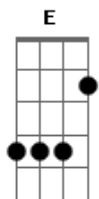

Alan Walker - Darkside

Tom: E

m [Intro] Em D C G
Em D C G

[Primeira Parte]

Em D
We're not in love
C G D
We share no stories
Em D C G
Just something in your eyes
Em D
Don't be afraid
C G D
The shadows know me
Em D C
Let's leave the world behind

[Refrão]

Em G
Take me through the night
C D
Fall into the dark side
Em G
We don't need the light
C D
We'll live on the dark side
Em G
I see it, let's feel it
C D
While we're still young and fearless
Em G
Let go of the light
C D Em G
Fall into the dark side
C D Em G
Fall into the dark side
C D Em G C D
Give into the dark side
Em G
Let go of the light
C D
Fall into the dark side

[Segunda Parte]

Em D
Beneath the sky
C G D
As black as diamonds
Em D C G
We're running out of time
Em D
Don't wait for truth
C G D
To come and blind us

Em D C
Let's just believe their lies

[Pré-Refrão]

Em D
Believe it, I see it
C G
I know that you can feel it
Em D
No secrets worth keeping
C
So fool me like I'm dreaming

[Refrão]

Em G
Take me through the night
C D
Fall into the dark side
Em G
We don't need the light
C D
We'll live on the dark side
Em G
I see it, let's feel it
C D
While we're still young and fearless
Em G
Let go of the light
C D Em G
Fall into the dark side
C D Em G
Fall into the dark side
C D Em G C D
Give into the dark side
Em G
Let go of the light
C D
Fall into the dark side

[Refrão]

Em G
Take me through the night
C D
Fall into the dark side
Em G
We don't need the light
C D
We'll live on the dark side
Em G
I see it, let's feel it
C D
While we're still young and fearless
Em G
Let go of the light
C D
Fall into the dark side

Acordes

© ukulele-chords.com