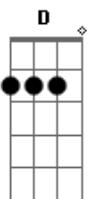

© ukulele-chords.com