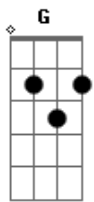

D You go your way, c'est la vie sweet baby G

A Here's hoping that you don't hate me

D Who knows you might just maybe miss me out there A

D It ain't about who's right or wrong G

A Love dies and life goes on

D Had a good thing but now it's long gone baby A

G You go your way and i'll go crazy

D I poured some bourbon in a coffee cup G

A It's been too long since i drank too much

## Acordes

© ukulele-chords.com

© ukulele-chords.com

© ukulele-chords.com

D So here's to me and here's to the moon G

A And here's to love that ends too soon

D You go your way, c'est la vie sweet baby G

A Here's hoping that you don't hate me