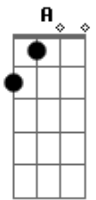

Alan Jackson - You Go Your Way

tom:

Intro: D G A

D G A
All your pretty bags are packed
Forever sure did go by fas
D G A
I hope you find the skies are blue
The grass is green and the road is smooth
D G A
You go your way, c'est la vie sweet baby
Here's hoping that you don't hate me
D G A
Who knows you might just maybe miss me out there
D G A
It ain't about who's right or wrong
Love dies and life goes on
D G A
Had a good thing but now it's long gone baby
You go your way and i'll go crazy
D G A
I poured some bourbon in a coffee cup
It's been too long since i drank too much

D G
So here's to me and here's to the moon
And here's to love that ends too soon
D G A
You go your way, c'est la vie sweet baby
Here's hoping that you don't hate me
D G A
Who knows you might just maybe miss me out there
It ain't about who's right or wrong
D G A
Love dies and life goes on
Had a good thing but now it's long gone baby
G A
You go your way and i'll go crazy
D
Yeah it ain't about who's right or wrong
G A
Love dies and life goes on
D G A
Had a good thing but now it's long gone baby
G A
You go your way and i'll go crazy
I'll go crazy

Acordes

© ukulele-chords.com