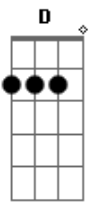

D You go your way, c'est la vie sweet baby G

A Here's hoping that you don't hate me

D Who knows you might just maybe miss me out there A

D It ain't about who's right or wrong G

A Love dies and life goes on

D Had a good thing but now it's long gone baby A

G You go your way and i'll go crazy

D I poured some bourbon in a coffee cup G

A It's been too long since i drank too much

## Acordes

© ukulele-chords.com

© ukulele-chords.com

© ukulele-chords.com

D So here's to me and here's to the moon G

A And here's to love that ends too soon

D You go your way, c'est la vie sweet baby G

A Here's hoping that you don't hate me