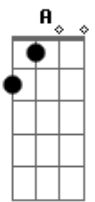

Alan Jackson - You Go Your Way

tom:

A

Intro: D G A

D All your pretty bags are packed G

A Forever sure did go by fas

D I hope you find the skies are blue G

A The grass is green and the road is smooth

D You go your way, c'est la vie sweet baby G

A Here's hoping that you don't hate me

D Who knows you might just maybe miss me out there A

D It ain't about who's right or wrong G

A Love dies and life goes on

D Had a good thing but now it's long gone baby A

G You go your way and i'll go crazy

D I poured some bourbon in a coffee cup G

A It's been too long since i drank too much

Acordes

© ukulele-chords.com