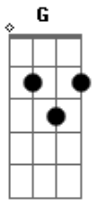

© ukulele-chords.com