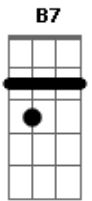

Alan Jackson - Like Red on a rose

Tom: B

(com acordes na forma de
Capostrate na 4ª casa
Intro: G capo 4th fret

Em B7 C
Like red on a rose

When your lips first smiled at me
G D Am

I was captured instantly
D7

To each his own

Em B7 C
Like blue in the sky

The gaze of your willing eyes
G D Am

Touched something deep inside
D7

The truth be known

G)

Em Em7 C D
That I love you like all little children love pennies

Em Em7 C G
And I love you 'cause I know that I can't do anything wrong

D D7
You're where I belong

Em
Like red on a rose

Em C G Am G D D7

Em Em7 C D
And I love you like all little children love pennies

Em Em7 C D
And I love you like good times of which I've known many

Em Em7 C G
And I love you 'cause I know you give me a heart of my own

D D7
You make my blood flow

Em
Like red on a rose

B7 C G Am G D D7 Em B7 C G

Acordes

© ukulele-chords.com

© ukulele-chords.com

© ukulele-chords.com

© ukulele-chords.com