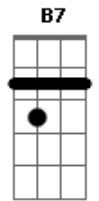

© ukulele-chords.com