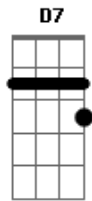

© ukulele-chords.com

© ukulele-chords.com