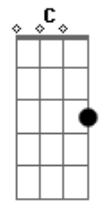

© ukulele-chords.com