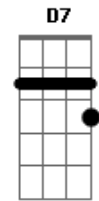

© ukulele-chords.com