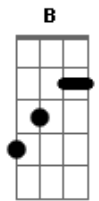

Alan Jackson - Like Red on a rose

Tom: B

(com acordes na forma de
Capostrate na 4ª casa
Intro: G capo 4th fret

Em B7 C
Like red on a rose

When your lips first smiled at me
G D Am

I was captured instantly
G D7

To each his own

Em B7 C
Like blue in the sky

The gaze of your willing eyes
G D Am

Touched something deep inside
G D7

The truth be known

G)

Em Em7 C D
That I love you like all little children love pennies

Em Em7 C G
And I love you 'cause I know that I can't do anything wrong

D D7
You're where I belong

Em
Like red on a rose

Em C G Am G D D7

Em Em7 C D
And I love you like all little children love pennies

Em Em7 C D
And I love you like good times of which I've known many

Em Em7 C G
And I love you 'cause I know you give me a heart of my own

D D7
You make my blood flow

Em
Like red on a rose

B7 C G Am G D D7 Em B7 C G

Acordes

© ukulele-chords.com