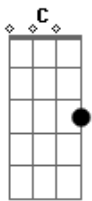

Alan Jackson - Like Red on a rose

Tom: B

(com acordes na forma de
Capostrate na 4ª casa
Intro: G capo 4th fret

Em B7 C
Like red on a rose

When your lips first smiled at me
G D Am

I was captured instantly
D7

To each his own

Em B7 C
Like blue in the sky

The gaze of your willing eyes
G D Am

Touched something deep inside
D7

The truth be known

G)

Em Em7 C D
That I love you like all little children love pennies

Em Em7 C G
And I love you 'cause I know that I can't do anything wrong

D D7
You're where I belong

Em
Like red on a rose

Em C G Am G D D7

Em Em7 C D
And I love you like all little children love pennies

Em Em7 C D
And I love you like good times of which I've known many

Em Em7 C G
And I love you 'cause I know you give me a heart of my own

D D7
You make my blood flow

Em
Like red on a rose

B7 C G Am G D D7 Em B7 C G

Acordes

© ukulele-chords.com

© ukulele-chords.com

© ukulele-chords.com

© ukulele-chords.com