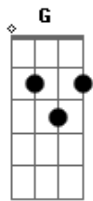

Alan Jackson - Like Red on a rose

Tom: B

(com acordes na forma de
Capostrate na 4ª casa
Intro: G capo 4th fret

Em B7 C
Like red on a rose

When your lips first smiled at me
G D Am

I was captured instantly
D7

To each his own

Em B7 C
Like blue in the sky

The gaze of your willing eyes
G D Am

Touched something deep inside
D7

The truth be known

G)

Em Em7 C D
That I love you like all little children love pennies

Em Em7 C G
And I love you 'cause I know that I can't do anything wrong

D D7
You're where I belong

Em
Like red on a rose

Em C G Am G D D7

Em Em7 C D
And I love you like all little children love pennies

Em Em7 C D
And I love you like good times of which I've known many

Em Em7 C G
And I love you 'cause I know you give me a heart of my own

D D7
You make my blood flow

Em
Like red on a rose

B7 C G Am G D D7 Em B7 C G

Acordes

© ukulele-chords.com

© ukulele-chords.com

© ukulele-chords.com

© ukulele-chords.com