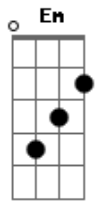

© ukulele-chords.com