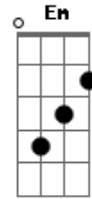

© ukulele-chords.com