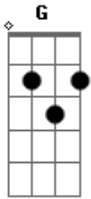

Alan Jackson - It's Just That Way

Tom: D

(intro) D D2 D

(verse 1)

D D2 D D D2 D
That ol' sun comes up every morn - in'
D2 D D D2 D G G7M G G
And goes back down at the end of ev - ery day
D D2 D D
It's just that way
D2 D D D2 D D
Stars show up ev - ery eve - nin'
D2 D D D2 D G G7M G G
Man in the moon comes out to play
D D2 D
It's just that way

(refrão)

F A D D D F Em A A A
And girl, lovin' you is something I was born to do
D
It's just that way

(instrumental) D2 D D D2 D

(verse 2)

D D2 D D D2 D
The ocean's wet the desert's dry
D2 D D D2 D G G7M G G
Don't ask me why, 'cause I can't say
D D2 D D
It's just that way
D2 D D D2 D
As sure as the world keeps turn - in'
D2 D D D2 D G G7M G G
My love for you will nev - er change
D
Oh, it's just that way

(refrão)

(instrumental) D2 D D D2 D D D2 D G G7M G G
D D2 D

(refrão)

(interlude) D2 D D D2 D

(outro)

D D2 D D D2 D A7sus A D
That ol' sun comes up every morn - in', it's just that way

Acordes

© ukulele-chords.com