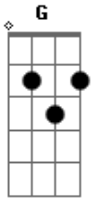

Alan Jackson - It's Just That Way

Tom: D

(intro) D D2 D

(verse 1)

D D2 D D D2 D
 That ol' sun comes up every morn - in'
 D2 D D D2 D G G7M G G
 And goes back down at the end of ev - ery day
 D D2 D D
 It's just that way
 D2 D D D2 D D
 Stars show up ev - ery eve - nin'
 D2 D D D2 D G G7M G G
 Man in the moon comes out to play
 D D2 D
 It's just that way

(refrão)

F A D D D F Em A A A
 And girl, lovin' you is something I was born to do
 D
 It's just that way

(instrumental) D2 D D D2 D

(verse 2)

D D2 D D D2 D
 The ocean's wet the desert's dry
 D2 D D D2 D G G7M G G
 Don't ask me why, 'cause I can't say
 D D2 D D
 It's just that way
 D2 D D D2 D
 As sure as the world keeps turn - in'
 D2 D D D2 D G G7M G G
 My love for you will nev - er change
 D
 Oh, it's just that way

(refrão)

(instrumental) D2 D D D2 D D D2 D G G7M G G
 D D2 D

(refrão)

(interlude) D2 D D D2 D

(outro)

D D2 D D D2 D A7sus A D
 That ol' sun comes up every morn - in', it's just that way

Acordes

© ukulele-chords.com