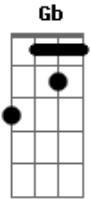

(refrão)

Gb Db B Db Gb Db B Db
 And I'll try, to love only you.
 Gb Db B Db Gb Db B
 And I'll try my best to be true.
 Db Gb Db B Db Gb Db B Db
 Oh darling, I'll try.

Gb Db B Db Gb Db B Db
 So I'm not scared, it's worth a chance to me.
 Gb Db B Db Gb Db B Db
 Take my hand let's face eternity.
 B Db

Well, I can't tell you that I'll never change.
 B Db
 But I can swear that in every way.

(refrão)

B Db
 I'm not perfect, just another man,
 B Db
 But I will give you all that I am.

(refrão)

Gb Db B Db Gb Db B
 And I'll try, to love only you.
 Db Gb Db B Db Gb Db B
 And I'll try my best to be true.
 Db Gb Db B Db
 Oh darling, I'll try.

Gb Db B Db Gb Db B Gb
 I'll try to be true to you. I'll try,
 Gb Db B Db
 I'll try to always love you
 Gb Db B Db Gb
 I'll try.

Acordes

© ukulele-chords.com

© ukulele-chords.com

© ukulele-chords.com

© ukulele-chords.com