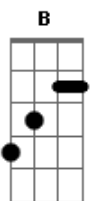

© ukulele-chords.com