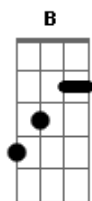

© ukulele-chords.com