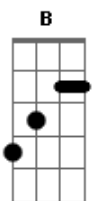

© ukulele-chords.com

© ukulele-chords.com