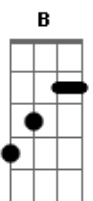

Alan Jackson - Big Green Eyes

Tom: B

(com acordes na forma de G)

Capostrate na 4ª casa

Intro: .: C G C G C G D C G

Oh, I'm blessed and I know I am, God has dealt me a winnin' hand

A lovin' woman and a fairy land for me

Oh, and I can't believe it half the time, when I look at her in perfect light

A sweet vision every day and night, I see

Chorus

My baby has big green eyes, brighter than the bluest sky
Softer than an an gel flies, sweeter than a lulla by

And she loves me with out de sign, the picture never leaves my mind

I don't deserve a love this fine, my baby and her big green eyes

Inst.: C G D C G

Oh and I'm never very far a way, even if I'm in another place
Her smile you can't erase from me

Chorus

My baby has big green eyes, brighter than the bluest sky
Softer than an an gel flies, sweeter than a lulla by

And she loves me with out de sign, the picture never leaves my mind

I don't deserve a love this fine, my baby and her big green eyes

Inst.: C G C G C G D
C D G D Em C D G D C G
Em D D C G

Oh, I'm thankful every walkin' hour for the love of a gentle flower
A face I will never tire or leave

Chorus

My baby has big green eyes, brighter than the bluest sky
Softer than an an gel flies, sweeter than a lulla by

And she loves me with out de sign, the picture never leaves my mind

I don't deserve a love this fine, my baby and her big green eyes

tag

the picture never leaves my mind
I don't deserve a love this fine, my baby and her big green eyes

Outro.: C D G C G C D G D C G

Acordes

© ukulele-chords.com