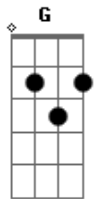

© ukulele-chords.com