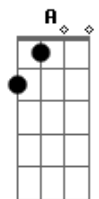

© ukulele-chords.com