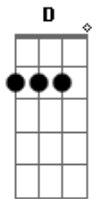

Alan Jackson - Between The Devil And Me

Tom: D
Intro: D

This world can take you by the hand
And tempt the soul of any man
But you can choose your path
There's two roads you can take
One way is right and one is wrong
The flesh is weak, but love is strong
And she's all I see between the devil and me

Chorus:

The gates of hell swing open wide
Invitin' me to step inside
I'll be your friend, he calls again
I know it's him

The flames are spreadin' everywhere
But through the smoke I see her there
She's all I see between the devil and me
I hold her in my arms tonight
So safe and warm I close my eyes
And a cool breeze blows
Across our bodies in the dark
Outside her reach is my concern
Somewhere I know a fire burns
And she's all I see between the devil and me
The gates of hell swing open wide
Invitin' me to step inside
She's all I see between the devil and me

Acordes

© ukulele-chords.com