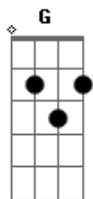

© ukulele-chords.com

© ukulele-chords.com