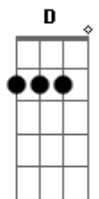

Alan Jackson - Between The Devil And Me

Tom: D
Intro: D

This world can take you by the hand
And tempt the soul of any man
But you can choose your path
There's two roads you can take
One way is right and one is wrong
The flesh is weak, but love is strong
And she's all I see between the devil and me

Chorus:

The gates of hell swing open wide
Invitin' me to step inside
I'll be your friend, he calls again
I know it's him

The flames are spreadin' everywhere
But through the smoke I see her there
She's all I see between the devil and me
I hold her in my arms tonight
So safe and warm I close my eyes
And a cool breeze blows
Across our bodies in the dark
Outside her reach is my concern
Somewhere I know a fire burns
And she's all I see between the devil and me
The gates of hell swing open wide
Invitin' me to step inside
She's all I see between the devil and me

Acordes

© ukulele-chords.com