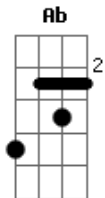

© ukulele-chords.com

© ukulele-chords.com