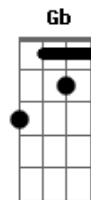

© ukulele-chords.com