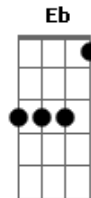

© ukulele-chords.com