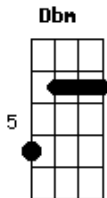

© ukulele-chords.com