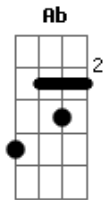

© ukulele-chords.com

© ukulele-chords.com