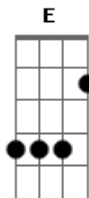

Alabama Shakes - I Ain't The Same

Tom: **B**
Intro: **Dbm Ab B B B** (4x)

Well I've been going through the motions **E**
B

Wonder if anyone can see **E**
That I've been looking for something **B**

Have you been looking for me?

B Db D Eb
I ain't the same no more
Eb D Db
In fact I have changed from before

An no you ain't gonna find me, oh no **B E**
B
Cause I'm not who I used to be

E B E B
I used to be a little girl
Just to stop and feeling free
I wasn't worried bout nobody
Nobody worried bout me, yeah

B Db D Eb
But I ain't the same no more
Eb D Db
In fact I have changed from before

No, you ain't gonna find me, oh no **B E**
B
Cause I ain't who I used to be

Soloridge:
B Bb Ab
Ab Bb B
B Bb Ab
Gb (hold)

E B E B
I said I'd never grow old
I can't remember how it used to be
I found myself without the power
I felt myself without the glory

Db D Eb
Listen, I ain't the same no more
Eb D Db
In fact I have changed from before

You ain't gonna find me, oh no **B E**
B
Cause we ain't who we used to be, oh no

No we ain't who we used to be, oh no **E**
Cause we ain't who we used to be, oh no **B E**

B E
Oh no, oh no
B E
Oh no, oh no
B E
Oh no, oh no
B end on **B**

Oh no....

Acordes

© ukulele-chords.com

© ukulele-chords.com

© ukulele-chords.com

© ukulele-chords.com

© ukulele-chords.com

© ukulele-chords.com

© ukulele-chords.com

© ukulele-chords.com

© ukulele-chords.com