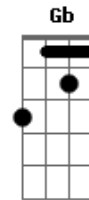

© ukulele-chords.com