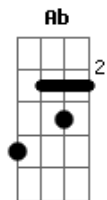

© ukulele-chords.com

© ukulele-chords.com