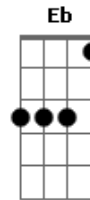

© ukulele-chords.com