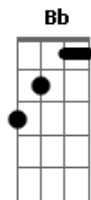

© ukulele-chords.com