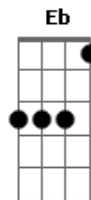

© ukulele-chords.com