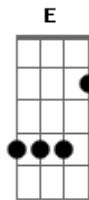

Alabama Shakes - I Ain't The Same

Tom: **B**
Intro: **Dbm Ab B B B** (4x)

Well I've been going through the motions ^E
^B

Wonder if anyone can see ^E
That I've been looking for something ^B

Have you been looking for me?

B Db D Eb
I ain't the same no more
^{Eb D Db}
In fact I have changed from before ^{B E}

An no you ain't gonna find me, oh no ^B
Cause I'm not who I used to be ^B

E B E B
I used to be a little girl
Just to stop and feeling free
I wasn't worried bout nobody
Nobody worried bout me, yeah

B Db D Eb
But I ain't the same no more
^{Eb D Db}
In fact I have changed from before ^{B E}

No, you ain't gonna find me, oh no ^B
Cause I ain't who I used to be ^B

Soloridge:
B Bb Ab
Ab Bb B
B Bb Ab
Gb (hold)

E B E B
I said I'd never grow old
I can't remember how it used to be
I found myself without the power
I felt myself without the glory

^{Db D Eb}
Listen, I ain't the same no more
^{Eb D Db}
In fact I have changed from before ^{B E}

You ain't gonna find me, oh no ^B
Cause we ain't who we used to be, oh no ^E
No we ain't who we used to be, oh no ^B
Cause we ain't who we used to be, oh no ^E

^{B E}
Oh no, oh no ^E
^{B E}
Oh no, oh no ^E
^{B E}
Oh no, oh no ^B end on **B**

Oh no....

Acordes

© ukulele-chords.com

© ukulele-chords.com

© ukulele-chords.com

© ukulele-chords.com

© ukulele-chords.com

© ukulele-chords.com

© ukulele-chords.com

© ukulele-chords.com

© ukulele-chords.com