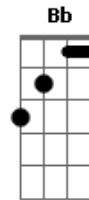

© ukulele-chords.com