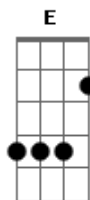

Alabama Shakes - I Ain't The Same

Tom: **B**
Intro: **Dbm Ab B B B** (4x)

Well I've been going through the motions **E**
B

Wonder if anyone can see **E**
That I've been looking for something **B**

Have you been looking for me?

B Db D Eb
But I ain't the same no more
Eb D Db
In fact I have changed from before

No, you ain't gonna find me, oh no **B E**
B
Cause I ain't who I used to be

Soloridge:
B Bb Ab
Ab Bb B
B Bb Ab
Gb (hold)

E B E B
I said I'd never grow old
I can't remember how it used to be
I found myself without the power
I felt myself without the glory

Db D Eb
Listen, I ain't the same no more
Eb D Db
In fact I have changed from before

Oh no....

Acordes

© ukulele-chords.com

© ukulele-chords.com

© ukulele-chords.com

© ukulele-chords.com

© ukulele-chords.com

© ukulele-chords.com