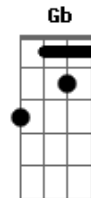

© ukulele-chords.com