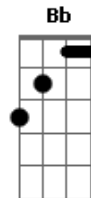

© ukulele-chords.com