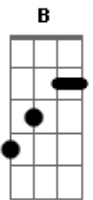

Alabama Shakes - I Ain't The Same

Tom: **B**
Intro: **Dbm Ab B B B** (4x)

Well I've been going through the motions ^E
^B

Wonder if anyone can see ^E
That I've been looking for something ^B

Have you been looking for me?

B Db D Eb
I ain't the same no more
^{Eb D Db}
In fact I have changed from before ^{B E}

An no you ain't gonna find me, oh no ^B
Cause I'm not who I used to be ^B

E B E B
I used to be a little girl
Just to stop and feeling free
I wasn't worried bout nobody
Nobody worried bout me, yeah

B Db D Eb
But I ain't the same no more
^{Eb D Db}
In fact I have changed from before ^{B E}

No, you ain't gonna find me, oh no ^B
Cause I ain't who I used to be ^B

Soloridge:
B Bb Ab
Ab Bb B
B Bb Ab
Gb (hold)

E B E B
I said I'd never grow old
I can't remember how it used to be
I found myself without the power
I felt myself without the glory

^{Db D Eb}
Listen, I ain't the same no more
^{Eb D Db}
In fact I have changed from before ^{B E}

You ain't gonna find me, oh no ^B
Cause we ain't who we used to be, oh no ^E
No we ain't who we used to be, oh no ^B
Cause we ain't who we used to be, oh no ^E

^{B E}
Oh no, oh no ^E
^{B E}
Oh no, oh no ^E
^{B E}
Oh no, oh no ^B end on **B**

Oh no....

Acordes