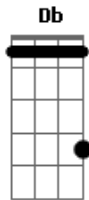

© ukulele-chords.com

© ukulele-chords.com