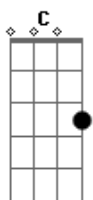

Tom: C

Intro Lead Guitar

(Lyrics)

C F
Bless my heart, Bless my soul
C F
Didn't think I'd make it to 22 years old
C F
There must be someone up above
C F
sayin' Come on Brittney, You got to come on up

[Chorus] [guitar lead tab at the bottom]

C F C
You've got to hold..... on
F C F
Yeah you've got to hold on

[C - F]

C F
So bless my heart and bless yours too
C
I don't know where I'm gonna go,
F
Don't know what I'm gonna do
C F
Well, must be somebody up above
C F
sayin' Come on Brittney, You've got to come on up

[Chorus]

C F C
You've got to hold..... on
F C F
Yeah you've got to hold on

Bridge

[heavier guitar strums with a cool pause corresponding to the 'wait' lyric]

C F
Yeah you've got to.. wait
C F
you've got to wait
C F
But I don't wanna wait

C F
Don't wanna.. wait

C F
So bless my heart, bless my mind
C F
I got so much to do, I aint got much time
C F
Well, must be somebody up above
C F
sayin' Come on girl, You've got to get back up

[Chorus]

C F C
You've got to hold..... on
F C F
Yeah you've got to hold on

Bridge

[heavier guitar strums with a cool pause corresponding to the 'wait' lyric]

C F
Yeah you've got to.. wait
C F
you've got to wait
C F
But I don't wanna wait
C F
Don't wanna wait

C F
You've got to hold??.. on [repeat]

Basic LEAD PART For the CHORUS

each time he plays it slightly different, but this will get you in the ballpark.
don't slide the 10/12. do hammer on's to get the right jimmi hendrix guitar style he's doin

First part REPEAT 2xs

Fill 1 & 3

Fill 2

Fill 4
bend(hold.....)

Acordes

© ukulele-chords.com