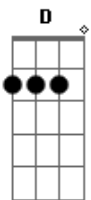

© ukulele-chords.com