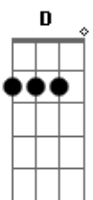

Alabama Shakes - Hold On

Tom: C

Intro Lead Guitar

(Lyrics)

C F
Bless my heart, Bless my soul
C F
Didn't think I'd make it to 22 years old
C F
There must be someone up above
C F
sayin' Come on Brittney, You got to come on up

[Chorus] [guitar lead tab at the bottom]

C F C
You've got to hold..... on
F C F
Yeah you've got to hold on

[C - F]

C F
So bless my heart and bless yours too
C
I don't know where I'm gonna go,
F
Don't know what I'm gonna do
C F
Well, must be somebody up above
C F
sayin' Come on Brittney, You've got to come on up

Basic LEAD PART For the CHORUS

each time he plays it slightly different, but this will get you in the ballpark.
don't slide the 10/12. do hammer on's to get the right jimmi hendrix guitar style he's doin

First part REPEAT 2xs

Fill 1 & 3

Fill 2

Fill 4
bend(hold.....)

Acordes

© ukulele-chords.com

© ukulele-chords.com

© ukulele-chords.com