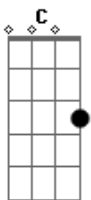

Tom: C

Intro Lead Guitar

(Lyrics)

C F
Bless my heart, Bless my soul
C F
Didn't think I'd make it to 22 years old
C F
There must be someone up above
C F
sayin' Come on Brittney, You got to come on up

[Chorus] [guitar lead tab at the bottom]

C F C
You've got to hold..... on
F C F
Yeah you've got to hold on

[C - F]

C F
So bless my heart and bless yours too
C F
I don't know where I'm gonna go,
C F
Don't know what I'm gonna do
C F
Well, must be somebody up above
C F
sayin' Come on Brittney, You've got to come on up

[Chorus]

C F C
You've got to hold..... on
F C F
Yeah you've got to hold on

Bridge

[heavier guitar strums with a cool pause corresponding to the 'wait' lyric]

C F
Yeah you've got to.. wait
C F
you've got to wait
C F
But I don't wanna wait

C F
Don't wanna.. wait

C F
So bless my heart, bless my mind
C F
I got so much to do, I aint got much time
C F
Well, must be somebody up above
C F
sayin' Come on girl, You've got to get back up

[Chorus]

C F C
You've got to hold..... on
F C F
Yeah you've got to hold on

Bridge

[heavier guitar strums with a cool pause corresponding to the 'wait' lyric]

C F
Yeah you've got to.. wait
C F
you've got to wait
C F
But I don't wanna wait
C F
Don't wanna wait

C F
You've got to hold??.. on [repeat]

Basic LEAD PART For the CHORUS

each time he plays it slightly different, but this will get you in the ballpark. don't slide the 10/12. do hammer on's to get the right jimmi hendrix guitar style he's doin

First part REPEAT 2xs

Fill 1 & 3

Fill 2

Fill 4
bend(hold.....)

Acordes

© ukulele-chords.com