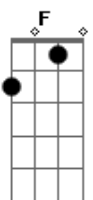

Alabama Shakes - Hold On

Tom: C

Intro Lead Guitar

(Lyrics)

C F
Bless my heart, Bless my soul
C F
Didn't think I'd make it to 22 years old
C F
There must be someone up above
C F
sayin' Come on Brittney, You got to come on up

[Chorus] [guitar lead tab at the bottom]

C F C
You've got to hold..... on
F C F
Yeah you've got to hold on

[C - F]

C F
So bless my heart and bless yours too
C
I don't know where I'm gonna go,
F
Don't know what I'm gonna do
C F
Well, must be somebody up above
C F
sayin' Come on Brittney, You've got to come on up

Basic LEAD PART For the CHORUS

each time he plays it slightly different, but this will get you in the ballpark.
don't slide the 10/12. do hammer on's to get the right jimmi hendrix guitar style he's doin

First part REPEAT 2xs

Fill 1 & 3

Fill 2

Fill 4
bend(hold.....)

Acordes

© ukulele-chords.com

© ukulele-chords.com

© ukulele-chords.com