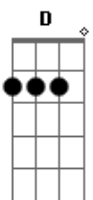

© ukulele-chords.com