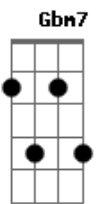

© ukulele-chords.com