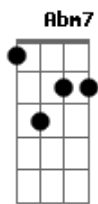

© ukulele-chords.com