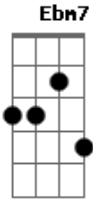

© ukulele-chords.com