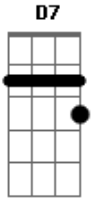

© ukulele-chords.com