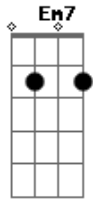

© ukulele-chords.com