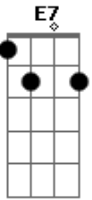

© ukulele-chords.com