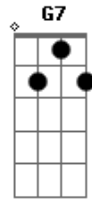

© ukulele-chords.com