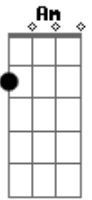

© ukulele-chords.com