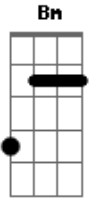

© ukulele-chords.com