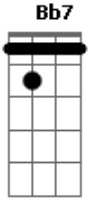

© ukulele-chords.com