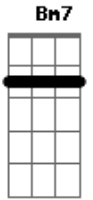

© ukulele-chords.com