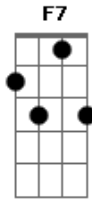

© ukulele-chords.com