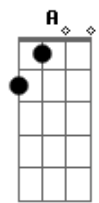

© ukulele-chords.com

© ukulele-chords.com