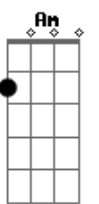

C Am Dm7 G7 C C A7

So lucky to be loving you

C Am Dm7 G7 C Dm7 C

So lucky to be loving you

Acordes

© ukulele-chords.com

© ukulele-chords.com

© ukulele-chords.com