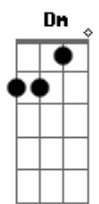

Dm7 G7 C Am Dm7 G7

I only know what I know

C Em Dm7 G7

The passing years will show

C C7 F Fm

You've kept my love so young, so new

C Am Em7 Dm7 C Am D7 Dm7

And time after time you'll hear me say that I'm

C Am Dm7 G7 C C A7

So lucky to be loving you

C Am Dm7 G7 C Dm7 C

So lucky to be loving you

Acordes

© ukulele-chords.com

© ukulele-chords.com

© ukulele-chords.com