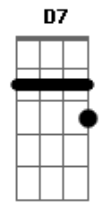

© ukulele-chords.com