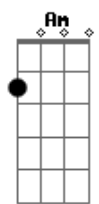

© ukulele-chords.com