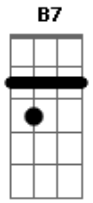

© ukulele-chords.com