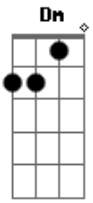

© ukulele-chords.com