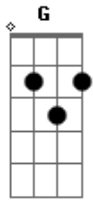

© ukulele-chords.com