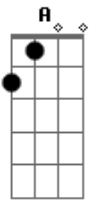

© ukulele-chords.com