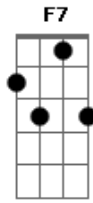

© ukulele-chords.com