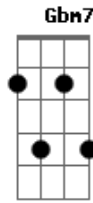

© ukulele-chords.com