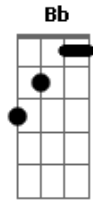

© ukulele-chords.com