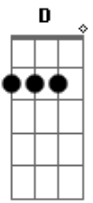

© ukulele-chords.com