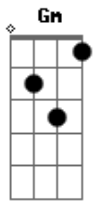

Al Martino - The More I See You

Tom: D

Intro: D7 G7M Gm Gbm7 B7- Em7 A7 D G7 D A7

The more I see you, the more I want you
Somehow this feeling just grows and grows
With every sigh, I become more mad about you
More lost without you, and so it goes

Em7 A7 D A7 D B7 Em7 A A7
Can you imagine how much I love you
Em7 A7 D A7 D A7 Am7 D7
The more I see you as years go by
D7 G Gm D D7M B7
I know the only one for me can only be you
E7 D Bm7 Em7 Gdim A7 D Gdim Em7 A7
My arms won't free you, my heart won't try
Interlude: D A7 D B7 Em7 A A7 Em7 A7 D A7 D A7 Am7 D7
D7 G Gm D D7M B7
I know the only one for me can only be you
E7 D Bm7 Em7 Gdim A7 D Bm7 G A7 D
My arms won't free you, my heart won't try

Acordes

© ukulele-chords.com