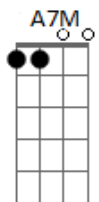

Al Martino - Sunday

Tom: A

Intro: A7M D7 A7M D7 A7M Cdim E7

A A A7M A7M9 A A7M
I'm blue ev'ry Monday
A7M D A7 A A7M D
Thinkin' over Sunday
D E D Bm7 E D A Gb7 D
That one day when I'm with you
E D Fdim A A A7M A7M/9 A A7M
It seems that I sigh all day Tuesday
A7M D A7M A A7M Edim
And I cry all day Wednesday

D E D Bm7 E D A
Oh, my, how I long for you
Bridge
A7M A A7- Fdim Db7 Db7
And then comes Thursday
Fdim Bm7 Gbm
Gee, it's long and never gets by
Fdim B7 Cdim B7 D Bm7 E
Friday makes me feel just like I'm gonna die
E D Fdim A A A7M A7M9 A A7M
But after payday is my fun day
A7M D A7M A A7M Cdim
I shine all day Sunday
D E D E Cdim Fdim A
That one day when I'm with you

Acordes

© ukulele-chords.com