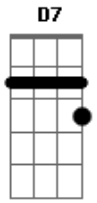

© ukulele-chords.com