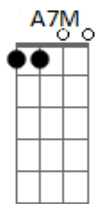

Al Martino - Sunday

Tom: A

Intro: A7M D7 A7M D7 A7M Cdim E7

A A A7M A7M9 A A7M
I'm blue ev'ry Monday
A7M D A7 A A7M D
Thinkin' over Sunday
D E D Bm7 E D A Gb7 D
That one day when I'm with you
E D Fdim A A A7M A7M/9 A A7M
It seems that I sigh all day Tuesday
A7M D A7M A A7M Edim
And I cry all day Wednesday

D E D Bm7 E D A
Oh, my, how I long for you
Bridge
A7M A A7- Fdim Db7 Db7
And then comes Thursday
Fdim Bm7 Gbm
Gee, it's long and never gets by
Fdim B7 Cdim B7 D Bm7 E
Friday makes me feel just like I'm gonna die
E D Fdim A A A7M A7M9 A A7M
But after payday is my fun day
A7M D A7M A A7M Cdim
I shine all day Sunday
D E D E Cdim Fdim A
That one day when I'm with you

Acordes

© ukulele-chords.com