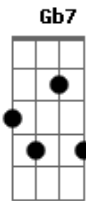

© ukulele-chords.com

© ukulele-chords.com