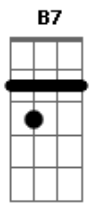

© ukulele-chords.com