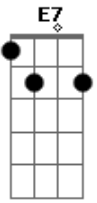

© ukulele-chords.com