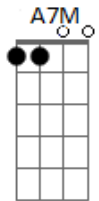

Al Martino - Sunday

Tom: A

Intro: A7M D7 A7M D7 A7M Cdim E7

A A A7M A7M9 A A7M
I'm blue ev'ry Monday
A7M D A7 A A7M D
Thinkin' over Sunday
D E D Bm7 E D A Gb7 D
That one day when I'm with you
E D Fdim A A A7M A7M/9 A A7M
It seems that I sigh all day Tuesday
A7M D A7M A A7M Edim
And I cry all day Wednesday

D E D Bm7 E D A
Oh, my, how I long for you
Bridge
A7M A A7- Fdim Db7 Db7
And then comes Thursday
Fdim Bm7 Gbm
Gee, it's long and never gets by
Fdim B7 Cdim B7 D Bm7 E
Friday makes me feel just like I'm gonna die
E D Fdim A A A7M A7M9 A A7M
But after payday is my fun day
A7M D A7M A A7M Cdim
I shine all day Sunday
D E D E Cdim Fdim A
That one day when I'm with you

Acordes

© ukulele-chords.com