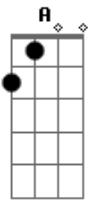

© ukulele-chords.com