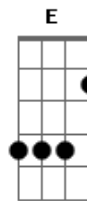

© ukulele-chords.com