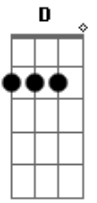

© ukulele-chords.com