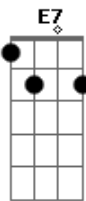

© ukulele-chords.com