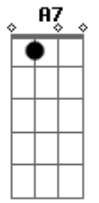

© ukulele-chords.com