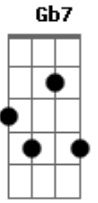

© ukulele-chords.com