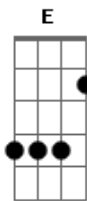

© ukulele-chords.com