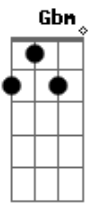

© ukulele-chords.com