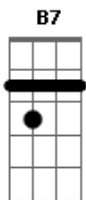

© ukulele-chords.com