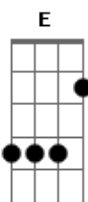

© ukulele-chords.com