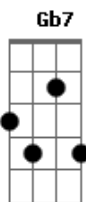

© ukulele-chords.com

© ukulele-chords.com