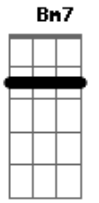

© ukulele-chords.com