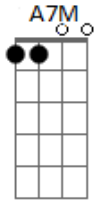

Al Martino - Sunday

Tom: A

Intro: A7M D7 A7M D7 A7M Cdim E7

A A A7M A7M9 A A7M
I'm blue ev'ry Monday
A7M D A7 A A7M D
Thinkin' over Sunday
D E D Bm7 E D A Gb7 D
That one day when I'm with you
E D Fdim A A A7M A7M/9 A A7M
It seems that I sigh all day Tuesday
A7M D A7M A A7M Edim
And I cry all day Wednesday

D E D Bm7 E D A
Oh, my, how I long for you
Bridge
A7M A A7- Fdim Db7 Db7
And then comes Thursday
Fdim Bm7 Gbm
Gee, it's long and never gets by
Fdim B7 Cdim B7 D Bm7 E
Friday makes me feel just like I'm gonna die
E D Fdim A A A7M A7M9 A A7M
But after payday is my fun day
A7M D A7M A A7M Cdim
I shine all day Sunday
D E D E Cdim Fdim A
That one day when I'm with you

Acordes

© ukulele-chords.com