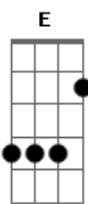

© ukulele-chords.com