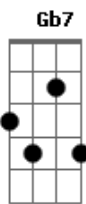

© ukulele-chords.com

© ukulele-chords.com