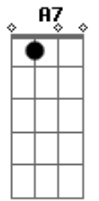

© ukulele-chords.com