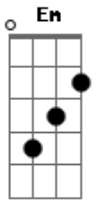

© ukulele-chords.com