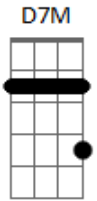

© ukulele-chords.com