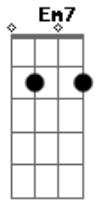

© ukulele-chords.com