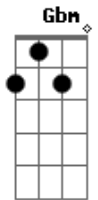

© ukulele-chords.com