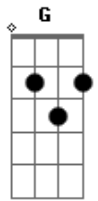

© ukulele-chords.com