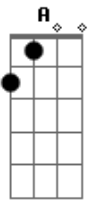

© ukulele-chords.com