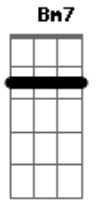

© ukulele-chords.com