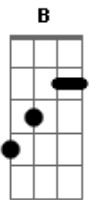

© ukulele-chords.com