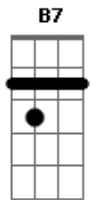

© ukulele-chords.com