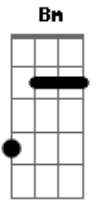

© ukulele-chords.com