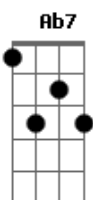

© ukulele-chords.com