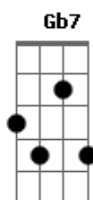

© ukulele-chords.com