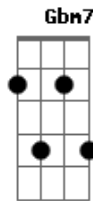

© ukulele-chords.com