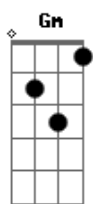

Al Martino - Autumn Leaves

Tom: F

Intro: Gm Gm Gm7 Gm Gm Gm7

The falling leaves drift by my window

The autumn leaves of red and gold

I see your lips, the summer kisses

The sunburnt hands I used to hold

Since you went away the days grow long

The sunburnt hands I used to hold

Since you went away the days grow long

And soon I'll hear old winter's song

But I miss you most of all my darling

Acordes

© ukulele-chords.com

© ukulele-chords.com

© ukulele-chords.com