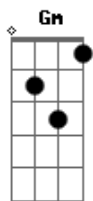

Al Martino - Autumn Leaves

Tom: F

Intro: Gm Gm Gm7 Gm Gm Gm7

The falling leaves drift by my window

The autumn leaves of red and gold

I see your lips, the summer kisses

The sunburnt hands I used to hold

Since you went away the days grow long

The sunburnt hands I used to hold

Since you went away the days grow long

And soon I'll hear old winter's song

But I miss you most of all my darling

Acordes

© ukulele-chords.com

© ukulele-chords.com

© ukulele-chords.com