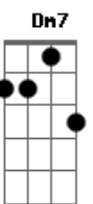

© ukulele-chords.com