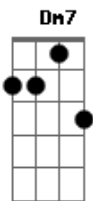

© ukulele-chords.com