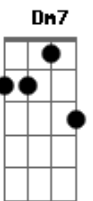

© ukulele-chords.com