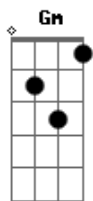

© ukulele-chords.com

© ukulele-chords.com