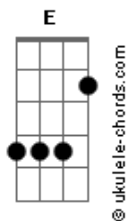

# Al Corley - Square Rooms

tom:  
Dbm

E

E  
Thinking in square rooms  
Db  
A human without illusions  
A  
Sad strains on a sad face  
E  
Is that what we've come to?

E  
Is the world bold this love old  
Db  
Moving nowhere and it's gonna cold  
A  
The wind stops the clouds go  
E  
We're all alone

[Bridge]  
Db A  
Oh oh, i know i can see those  
Db A  
Oh oh, oh oh

E  
Walks long and long clears  
Db  
The vision of one with one  
A  
And you still move me  
E  
You undo me like you've always done

## Acordes

Oh oh, i know i can see those  
B  
I can feel those, i can see those

[Chorus]  
Db  
Oh oh, square rooms  
B  
Oh oh, square rooms  
A  
They don't listen, they don't care  
Ab  
If a man is in despair