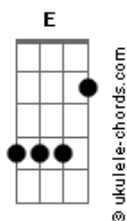

Al Corley - Square Rooms

tom:
Dbm

E

E
Thinking in square rooms
Db
A human without illusions
A
Sad strains on a sad face
E
Is that what we've come to?

E
Is the world bold this love old
Db
Moving nowhere and it's gonna cold
A
The wind stops the clouds go
E
We're all alone

[Bridge]
Db A
Oh oh, i know i can see those
Db A
Oh oh, oh oh

E
Walks long and long clears
Db
The vision of one with one
A
And you still move me
E
You undo me like you've always done

E
But I realize now
Db
We've not made you out of words now
A
Just you and me
E
Just you and me until the end of time

[Bridge]
Db A
Oh oh, i know i can see those
Db A

Acordes

Oh oh, i know i can see those
B
I can feel those, i can see those

[Chorus]
Db
Oh oh, square rooms
B
Oh oh, square rooms
A
They don't listen, they don't care
Ab
If a man is in despair