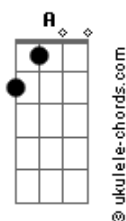

Al Corley - Square Rooms

tom:
Dbm

E

E
Thinking in square rooms
Db
A human without illusions
A
Sad strains on a sad face
E
Is that what we've come to?

E
Is the world bold this love old
Db
Moving nowhere and it's gonna cold
A
The wind stops the clouds go
E
We're all alone

[Bridge]
Db A
Oh oh, i know i can see those
Db A
Oh oh, oh oh

E
Walks long and long clears
Db
The vision of one with one
A
And you still move me
E
You undo me like you've always done

E
But I realize now
Db
We've not made you out of words now
A
Just you and me
E
Just you and me until the end of time

[Bridge]
Db A
Oh oh, i know i can see those
Db A

Acordes

Oh oh, i know i can see those
B
I can feel those, i can see those

[Chorus]
Db
Oh oh, square rooms
B
Oh oh, square rooms
A
They don't listen, they don't care
Ab
If a man is in despair