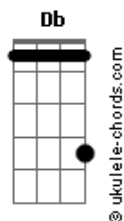

Al Corley - Square Rooms

tom:
Dbm

E

E
Thinking in square rooms
Db
A human without illusions
A
Sad strains on a sad face
E
Is that what we've come to?

E
Is the world bold this love old
Db
Moving nowhere and it's gonna cold
A
The wind stops the clouds go
E
We're all alone

[Bridge]
Db A
Oh oh, i know i can see those
Db A
Oh oh, oh oh

E
Walks long and long clears
Db
The vision of one with one
A
And you still move me
E
You undo me like you've always done

E
But I realize now
Db
We've not made you out of words now
A
Just you and me
E
Just you and me until the end of time

[Bridge]
Db A
Oh oh, i know i can see those
Db A

Acordes

Oh oh, i know i can see those
B
I can feel those, i can see those

[Chorus]
Db
Oh oh, square rooms
B
Oh oh, square rooms
A
They don't listen, they don't care
Ab
If a man is in despair

[Pre-Chorus]
Db A
Oh oh, i know i can see those
Db A
Oh oh, i know i can see those
B
I can feel those, i can see those

[Chorus]
Db
Oh oh, square rooms
B
Oh oh, square rooms
A
They don't listen, they don't care
Ab
If a man is in despair

[Bridge]
Db A
Oh oh, i know i can see those
Db A
Oh oh, i know i can see those
B
I can feel those, i can see those

[Chorus]
Db
Oh oh, square rooms
B
Oh oh, square rooms
A
They don't listen, they don't care
Ab
If a man is in despair