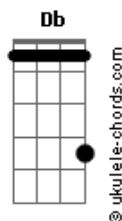

Al Corley - Square Rooms

tom:
Dbm

E

E
Thinking in square rooms
Db
A human without illusions
A
Sad strains on a sad face
E
Is that what we've come to?

E
Is the world bold this love old
Db
Moving nowhere and it's gonna cold
A
The wind stops the clouds go
E
We're all alone

[Bridge]
Db A
Oh oh, i know i can see those
Db A
Oh oh, oh oh

E
Walks long and long clears
Db
The vision of one with one
A
And you still move me
E
You undo me like you've always done

E
But I realize now
Db
We've not made you out of words now
A
Just you and me
E
Just you and me until the end of time

[Bridge]
Db A
Oh oh, i know i can see those
Db A

Acordes

Oh oh, i know i can see those
B
I can feel those, i can see those

[Chorus]
Db
Oh oh, square rooms
B
Oh oh, square rooms
A
They don't listen, they don't care
Ab
If a man is in despair

[Pre-Chorus]
Db A
Oh oh, i know i can see those
Db A
Oh oh, i know i can see those
B
I can feel those, i can see those

[Chorus]
Db
Oh oh, square rooms
B
Oh oh, square rooms
A
They don't listen, they don't care
Ab
If a man is in despair

[Bridge]
Db A
Oh oh, i know i can see those
Db A
Oh oh, i know i can see those
B
I can feel those, i can see those

[Chorus]
Db
Oh oh, square rooms
B
Oh oh, square rooms
A
They don't listen, they don't care
Ab
If a man is in despair