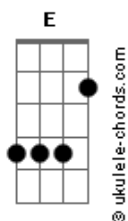

Al Corley - Square Rooms

tom:
Dbm

E

E
Thinking in square rooms
Db
A human without illusions
A
Sad strains on a sad face
E
Is that what we've come to?

E
Is the world bold this love old
Db
Moving nowhere and it's gonna cold
A
The wind stops the clouds go
E
We're all alone

[Bridge]
Db A
Oh oh, i know i can see those
Db A
Oh oh, oh oh

E
Walks long and long clears
Db
The vision of one with one
A
And you still move me
E
You undo me like you've always done

E
But I realize now
Db
We've not made you out of words now
A
Just you and me
E
Just you and me until the end of time

[Bridge]
Db A
Oh oh, i know i can see those
Db A

Acordes

Oh oh, i know i can see those
B
I can feel those, i can see those

[Chorus]
Db
Oh oh, square rooms
B
Oh oh, square rooms
A
They don't listen, they don't care
Ab
If a man is in despair