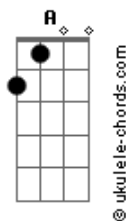

Al Corley - Square Rooms

tom:
Dbm

E

E
Thinking in square rooms
Db
A human without illusions
A
Sad strains on a sad face
E
Is that what we've come to?

E
Is the world bold this love old
Db
Moving nowhere and it's gonna cold
A
The wind stops the clouds go
E
We're all alone

[Bridge]
Db A
Oh oh, i know i can see those
Db A
Oh oh, oh oh

E
Walks long and long clears
Db
The vision of one with one
A
And you still move me
E
You undo me like you've always done

E
But I realize now
Db
We've not made you out of words now
A
Just you and me
E
Just you and me until the end of time

[Bridge]
Db A
Oh oh, i know i can see those
Db A

Acordes

Oh oh, i know i can see those
B
I can feel those, i can see those

[Chorus]
Db
Oh oh, square rooms
B
Oh oh, square rooms
A
They don't listen, they don't care
Ab
If a man is in despair

[Pre-Chorus]
Db A
Oh oh, i know i can see those
Db A
Oh oh, i know i can see those
B
I can feel those, i can see those

[Chorus]
Db
Oh oh, square rooms
B
Oh oh, square rooms
A
They don't listen, they don't care
Ab
If a man is in despair

[Bridge]
Db A
Oh oh, i know i can see those
Db A
Oh oh, i know i can see those
B
I can feel those, i can see those

[Chorus]
Db
Oh oh, square rooms
B
Oh oh, square rooms
A
They don't listen, they don't care
Ab
If a man is in despair