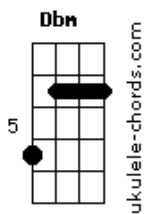

Al Corley - Square Rooms

tom:
Dbm

E

E
Thinking in square rooms
Db
A human without illusions
A
Sad strains on a sad face
E
Is that what we've come to?

E
Is the world bold this love old
Db
Moving nowhere and it's gonna cold
A
The wind stops the clouds go
E
We're all alone

[Bridge]
Db A
Oh oh, i know i can see those
Db A
Oh oh, oh oh

E
Walks long and long clears
Db
The vision of one with one
A
And you still move me
E
You undo me like you've always done

E
But I realize now
Db
We've not made you out of words now
A
Just you and me
E
Just you and me until the end of time

[Bridge]
Db A
Oh oh, i know i can see those
Db A

Acordes

Oh oh, i know i can see those
B
I can feel those, i can see those

[Chorus]
Db
Oh oh, square rooms
B
Oh oh, square rooms
A
They don't listen, they don't care
Ab
If a man is in despair