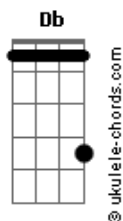

Al Corley - Square Rooms

tom:
Dbm

E

E
Thinking in square rooms
Db
A human without illusions
A
Sad strains on a sad face
E
Is that what we've come to?

E
Is the world bold this love old
Db
Moving nowhere and it's gonna cold
A
The wind stops the clouds go
E
We're all alone

[Bridge]
Db A
Oh oh, i know i can see those
Db A
Oh oh, oh oh

E
Walks long and long clears
Db
The vision of one with one
A
And you still move me
E
You undo me like you've always done

E
But I realize now
Db
We've not made you out of words now
A
Just you and me
E
Just you and me until the end of time

[Bridge]
Db A
Oh oh, i know i can see those
Db A

Acordes

Oh oh, i know i can see those
B
I can feel those, i can see those

[Chorus]
Db
Oh oh, square rooms
B
Oh oh, square rooms
A
They don't listen, they don't care
Ab
If a man is in despair

[Pre-Chorus]
Db A
Oh oh, i know i can see those
Db A
Oh oh, i know i can see those
B
I can feel those, i can see those

[Chorus]
Db
Oh oh, square rooms
B
Oh oh, square rooms
A
They don't listen, they don't care
Ab
If a man is in despair

[Bridge]
Db A
Oh oh, i know i can see those
Db A
Oh oh, i know i can see those
B
I can feel those, i can see those

[Chorus]
Db
Oh oh, square rooms
B
Oh oh, square rooms
A
They don't listen, they don't care
Ab
If a man is in despair