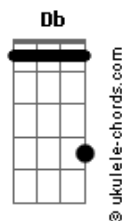

Al Corley - Square Rooms

tom:
Dbm
E

E
Thinking in square rooms
Db
A human without illusions
A
Sad strains on a sad face
E
Is that what we've come to?

E
Is the world bold this love old
Db
Moving nowhere and it's gonna cold
A
The wind stops the clouds go
E
We're all alone

[Bridge]
Db A
Oh oh, i know i can see those
Db A
Oh oh, oh oh

E
Walks long and long clears
Db
The vision of one with one
A
And you still move me
E
You undo me like you've always done

E
But I realize now
Db
We've not made you out of words now
A
Just you and me
E
Just you and me until the end of time

[Bridge]
Db A
Oh oh, i know i can see those
Db A

Acordes

Oh oh, i know i can see those
B
I can feel those, i can see those

[Chorus]
Db
Oh oh, square rooms
B
Oh oh, square rooms
A
They don't listen, they don't care
Ab
If a man is in despair

[Pre-Chorus]
Db A
Oh oh, i know i can see those
Db A
Oh oh, i know i can see those
B
I can feel those, i can see those

[Chorus]
Db
Oh oh, square rooms
B
Oh oh, square rooms
A
They don't listen, they don't care
Ab
If a man is in despair

[Bridge]
Db A
Oh oh, i know i can see those
Db A
Oh oh, i know i can see those
B
I can feel those, i can see those

[Chorus]
Db
Oh oh, square rooms
B
Oh oh, square rooms
A
They don't listen, they don't care
Ab
If a man is in despair