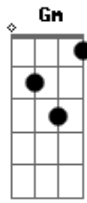

© ukulele-chords.com