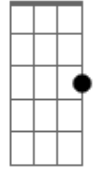

Al Bowlly - True Love

Tom: C

Intro: Gm C7 F A7 D G Em7 D A7

D G Em7 D
I give to you and you give to me
Em7 A7 G D
True love, true love
A7 D G Em7 D
So on and on it will always be
Em7 A7 Gdim D
True love, true love
D7 Gm C7 F Dm7
For you and I have a guardian angel
Gm C7 F

On high, with nothing to do
A7 D G Em7 D
But to give to you and to give to me
A7 Gdim D
Love forever true
D7 Gm C7 F Dm7
For you and I have a guardian angel
Gm C7 F
On high, with nothing to do
A7 D G Em7 D
But to give to you and to give to me
A7 Gdim D
Love forever true
A7 Gdim D
Love forever true

Acordes

C