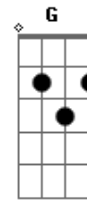

© ukulele-chords.com