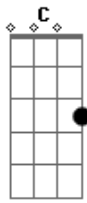

Al Bowlly - True Love

Tom: C

Intro: Gm C7 F A7 D G Em7 D A7

D G Em7 D
I give to you and you give to me
Em7 A7 G D
True love, true love
A7 D G Em7 D
So on and on it will always be
Em7 A7 Gdim D
True love, true love
D7 Gm C7 F Dm7
For you and I have a guardian angel
Gm C7 F

On high, with nothing to do
A7 D G Em7 D
But to give to you and to give to me
A7 Gdim D
Love forever true
D7 Gm C7 F Dm7
For you and I have a guardian angel
Gm C7 F
On high, with nothing to do
A7 D G Em7 D
But to give to you and to give to me
A7 Gdim D
Love forever true
A7 Gdim D
Love forever true

Acordes