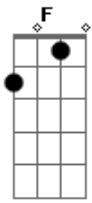

© ukulele-chords.com