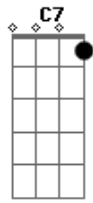

© ukulele-chords.com