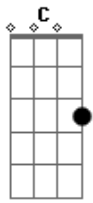

Al Bowlly - True Love

Tom: C

Intro: Gm C7 F A7 D G Em7 D A7

D G Em7 D
I give to you and you give to me
Em7 A7 G D
True love, true love
A7 D G Em7 D
So on and on it will always be
Em7 A7 Gdim D
True love, true love
D7 Gm C7 F Dm7
For you and I have a guardian angel
Gm C7 F

On high, with nothing to do
A7 D G Em7 D
But to give to you and to give to me
A7 Gdim D
Love forever true
D7 Gm C7 F Dm7
For you and I have a guardian angel
Gm C7 F
On high, with nothing to do
A7 D G Em7 D
But to give to you and to give to me
A7 Gdim D
Love forever true
A7 Gdim D
Love forever true

Acordes

© ukulele-chords.com