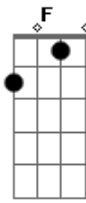

© ukulele-chords.com