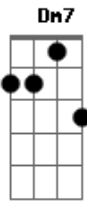

© ukulele-chords.com