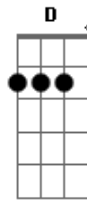

© ukulele-chords.com