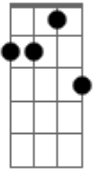

Al Bowlly - True Love

Tom: C

Intro: Gm C7 F A7 D G Em7 D A7

D G Em7 D
I give to you and you give to me
Em7 A7 G D
True love, true love
A7 D G Em7 D
So on and on it will always be
Em7 A7 Gdim D
True love, true love
D7 Gm C7 F Dm7
For you and I have a guardian angel
Gm C7 F

On high, with nothing to do
A7 D G Em7 D
But to give to you and to give to me
A7 Gdim D
Love forever true
D7 Gm C7 F Dm7
For you and I have a guardian angel
Gm C7 F
On high, with nothing to do
A7 D G Em7 D
But to give to you and to give to me
A7 Gdim D
Love forever true
A7 Gdim D
Love forever true

Acordes

© ukulele-chords.com

© ukulele-chords.com

© ukulele-chords.com

© ukulele-chords.com

© ukulele-chords.com

© ukulele-chords.com

© ukulele-chords.com

© ukulele-chords.com

© ukulele-chords.com

Dm7

© ukulele-chords.com